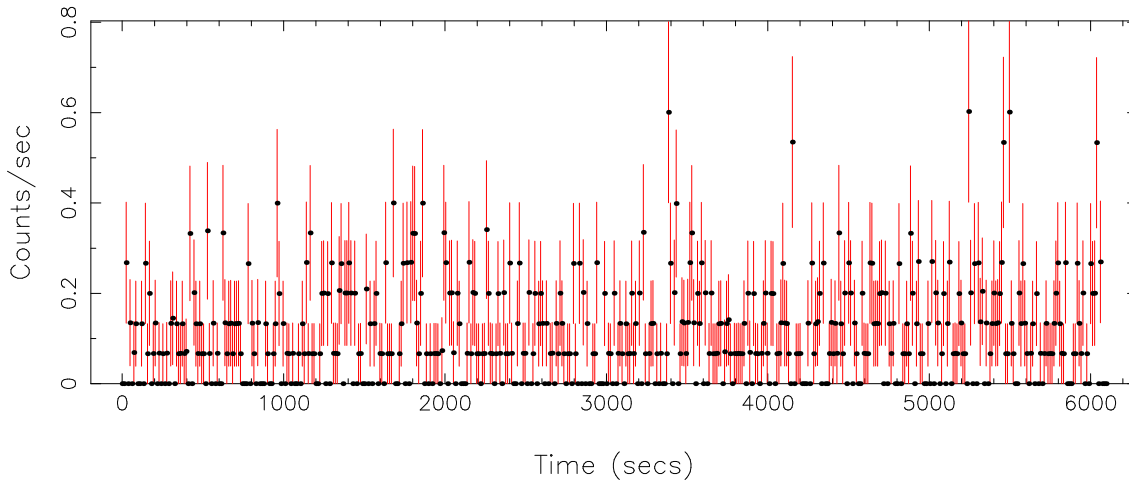

Filename: product/P0780240201PNS003SRCTSR8001.FIT

Obs. ID: 0780240201 (epsilon Erid)

Exp ID: PNS003

Source no.: 1

Source RA\_corr: 3:32:54.80 (J2000)

Source Dec\_corr: -9:27:30.2 (J2000)

Time series bin size: 0.12 secs

Plotted bin size: 12 secs

Time series start (MJD): 57769.7592538

Background subtracted time series

Mean Rate= 6.54123904

Background time series

Mean Rate= 0.10480154

GTI time series (histogram) and fractional exposure values (blue points)