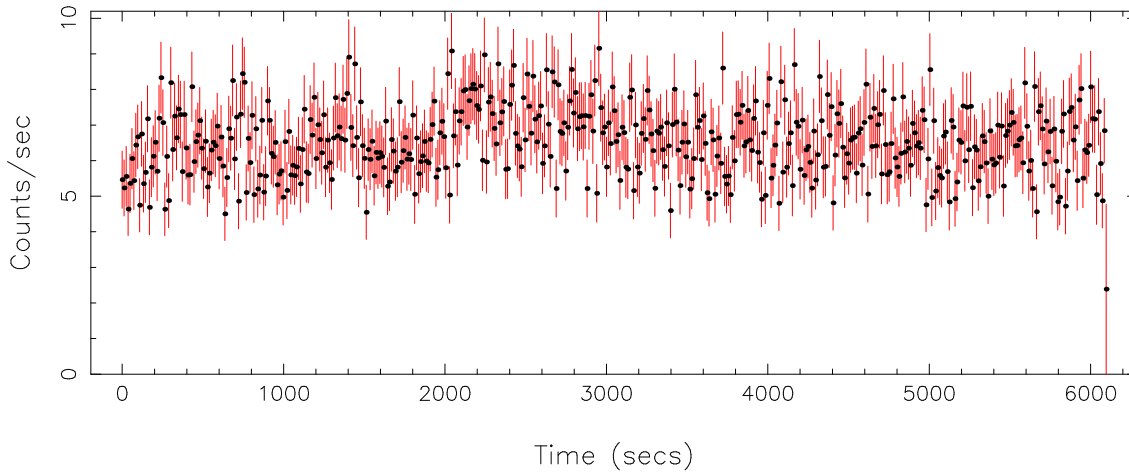

Filename: product/P0780240201PNS003SRCTSR8001.FIT

Obs. ID: 0780240201 (epsilon Erid)

Exp ID: PNS003

Source no.: 1

Source RA\_corr: 3:32:54.80 (J2000)

Source Dec\_corr: -9:27:30.2 (J2000)

Time series bin size: 0.12 secs

Plotted bin size: 12 secs

Time series start (MJD): 57769.7592538

Background subtracted time series

Mean Rate= 6.54123904

Background time series

Mean Rate= 0.10480154

GTI time series (histogram) and fractional exposure values (blue points)