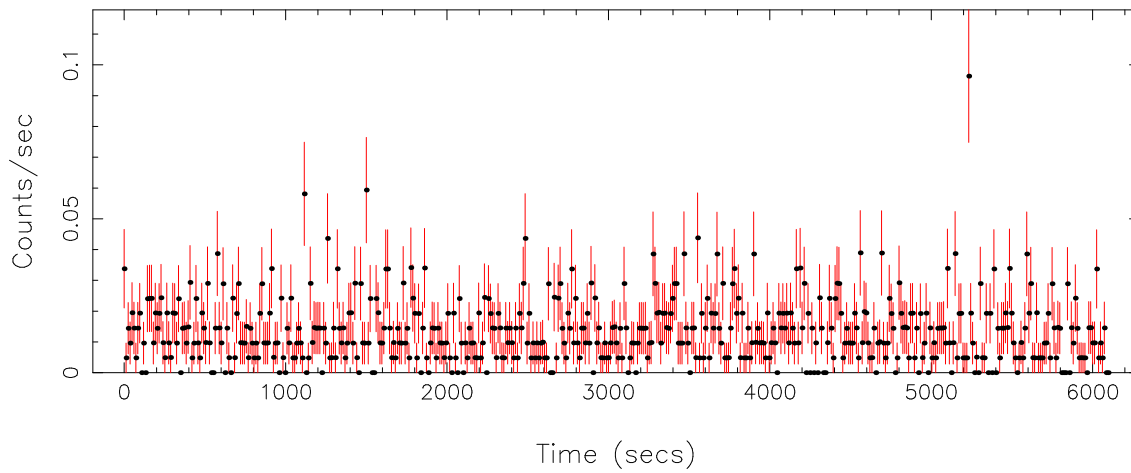

Filename: product/P0780240201PNS003SRCTSR8006.FIT

Obs. ID: 0780240201 (epsilon Erid)

Exp ID: PNS003

Source no.: 6

Source RA_corr: 3:32:51.00 (J2000)

Source Dec_corr: -9:27:53.1 (J2000)

Time series bin size: 0.12 secs

Plotted bin size: 12 secs

Time series start (MJD): 57769.7592538

Background subtracted time series

Mean Rate= 0.01000907

Background time series

Mean Rate= 0.01340457

GTI time series (histogram) and fractional exposure values (blue points)