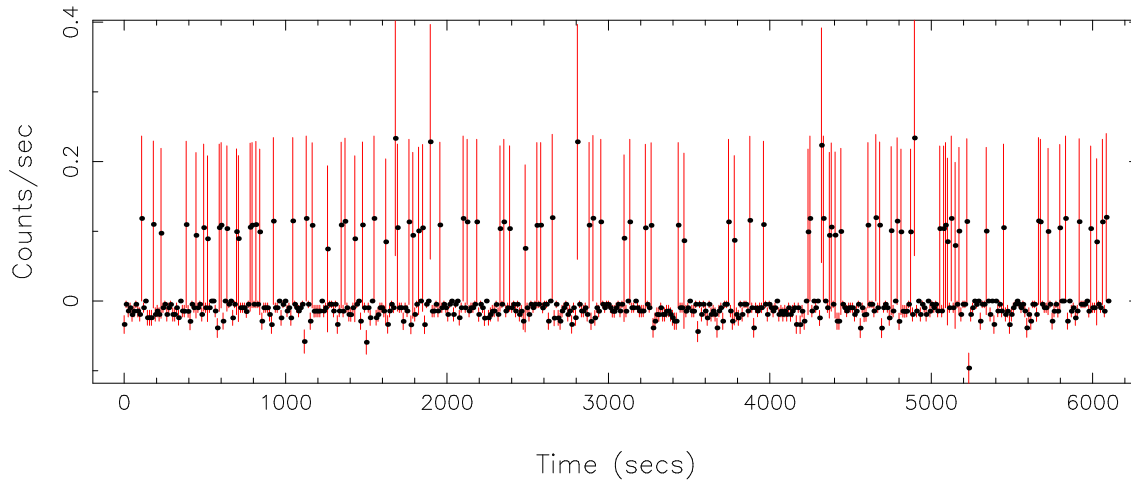

Filename: product/P0780240201PNS003SRCTSR8006.FIT

Obs. ID: 0780240201 (epsilon Erid)

Exp ID: PNS003

Source no.: 6

Source RA_corr: 3:32:51.00 (J2000)

Source Dec_corr: -9:27:53.1 (J2000)

Time series bin size: 0.12 secs

Plotted bin size: 12 secs

Time series start (MJD): 57769.7592538

Background subtracted time series

Mean Rate= 0.01000907

Background time series

Mean Rate= 0.01340457

GTI time series (histogram) and fractional exposure values (blue points)