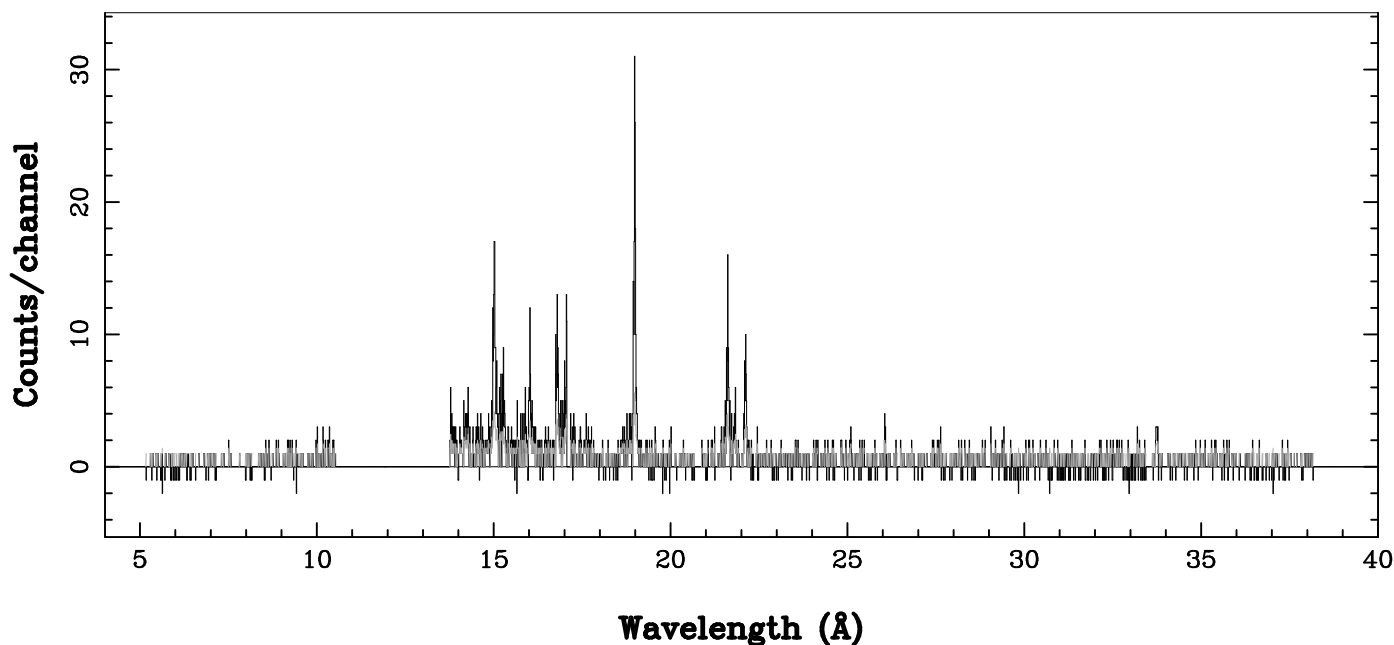

XMM - RGS1 - OBJECT: epsilon Eridanae - RA: 53.22837 - DEC: -9.45839 DATE-OBS 2017-01-16T18:06:27
OBS-ID: 0780240201 - EXP-ID: Indef - Exp. Time: 6442.54296875 DATE-END 2017-01-16T19:55:01
Key: - data - errors

SOURCE ID: 3 - SPECTRUM ORDER: 1
EPIC00001

NET SPECTRUM, No rebinning

SOURCE ID: 3 - SPECTRUM ORDER: 2
EPIC00001

NET SPECTRUM, No rebinning