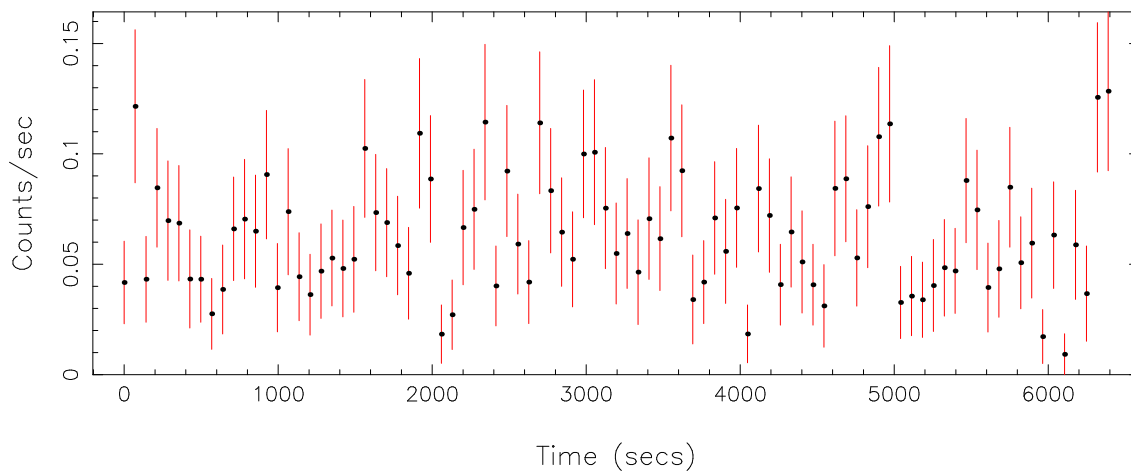

Filename: product/P0780240201R1S004SRCTSR0003.FIT

Obs. ID: 0780240201 (epsilon Erid)

Exp ID: RGS1004

Source no.: 3

Source RA_corr: 3:32:54.80 (J2000)

Source Dec_corr: -9:27:30.2 (J2000)

Time series bin size: 71 secs

Plotted bin size: 71 secs

Time series start (MJD): 57769.7561906

Background subtracted time series

Mean Rate= 0.3788422

Background time series

Mean Rate= 0.06336642

GTI time series (histogram) and fractional exposure values (blue points)