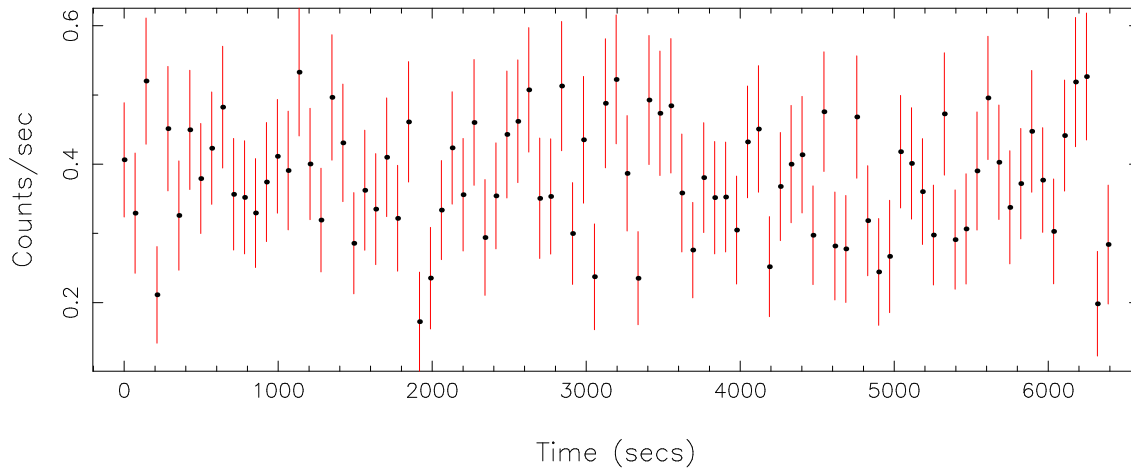

Filename: product/P0780240201R1S004SRCTSR0003.FIT

Obs. ID: 0780240201 (epsilon Erid)

Exp ID: RGS1004

Source no.: 3

Source RA_corr: 3:32:54.80 (J2000)

Source Dec_corr: -9:27:30.2 (J2000)

Time series bin size: 71 secs

Plotted bin size: 71 secs

Time series start (MJD): 57769.7561906

Background subtracted time series

Mean Rate= 0.3788422

Background time series

Mean Rate= 0.06336642

GTI time series (histogram) and fractional exposure values (blue points)