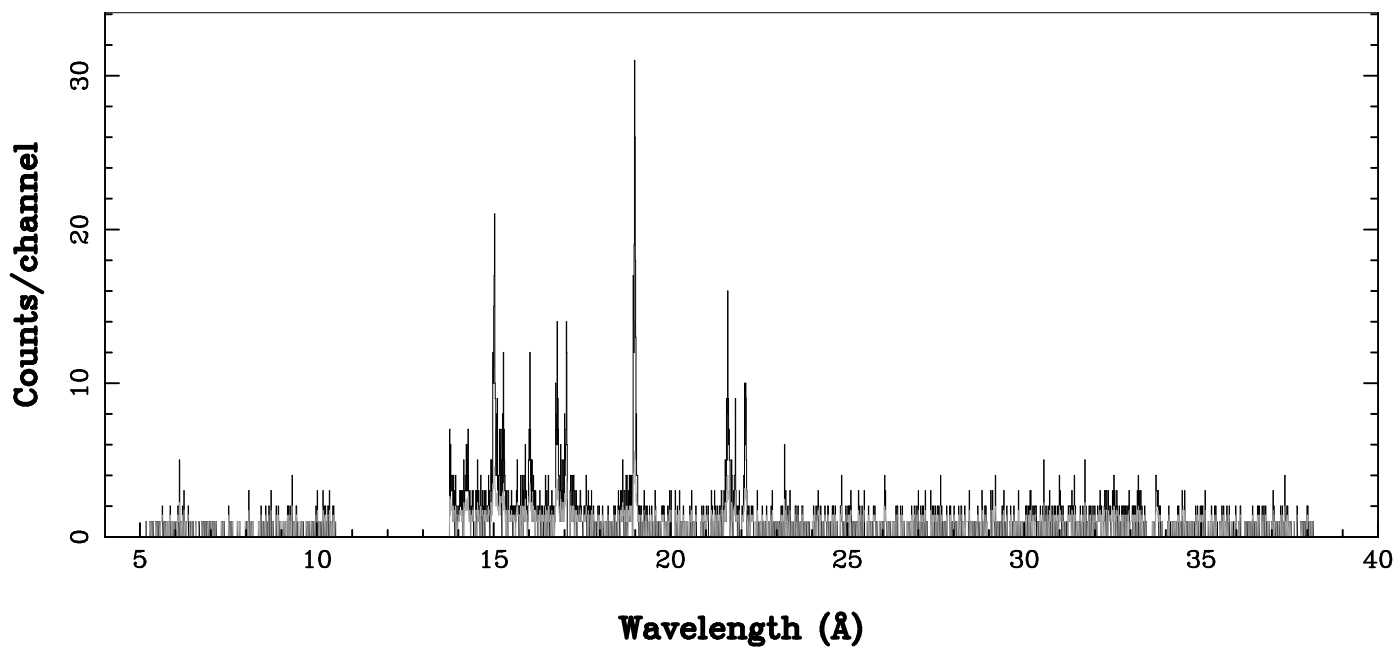

XMM - RGS1 - OBJECT: epsilon Eridanae - RA: 53.22837 - DEC: -9.45839 DATE-OBS 2017-01-16T18:06:27
OBS-ID: 0780240201 - EXP-ID: Indef - Exp. Time: 6442.54296875 DATE-END 2017-01-16T19:55:01
Key: - data - errors

SOURCE ID: 16 - SPECTRUM ORDER: 1 SRC+BKG SPECTRUM, No rebinning
WHOLE_FIELD

SOURCE ID: 16 - SPECTRUM ORDER: 2 SRC+BKG SPECTRUM, No rebinning
WHOLE_FIELD