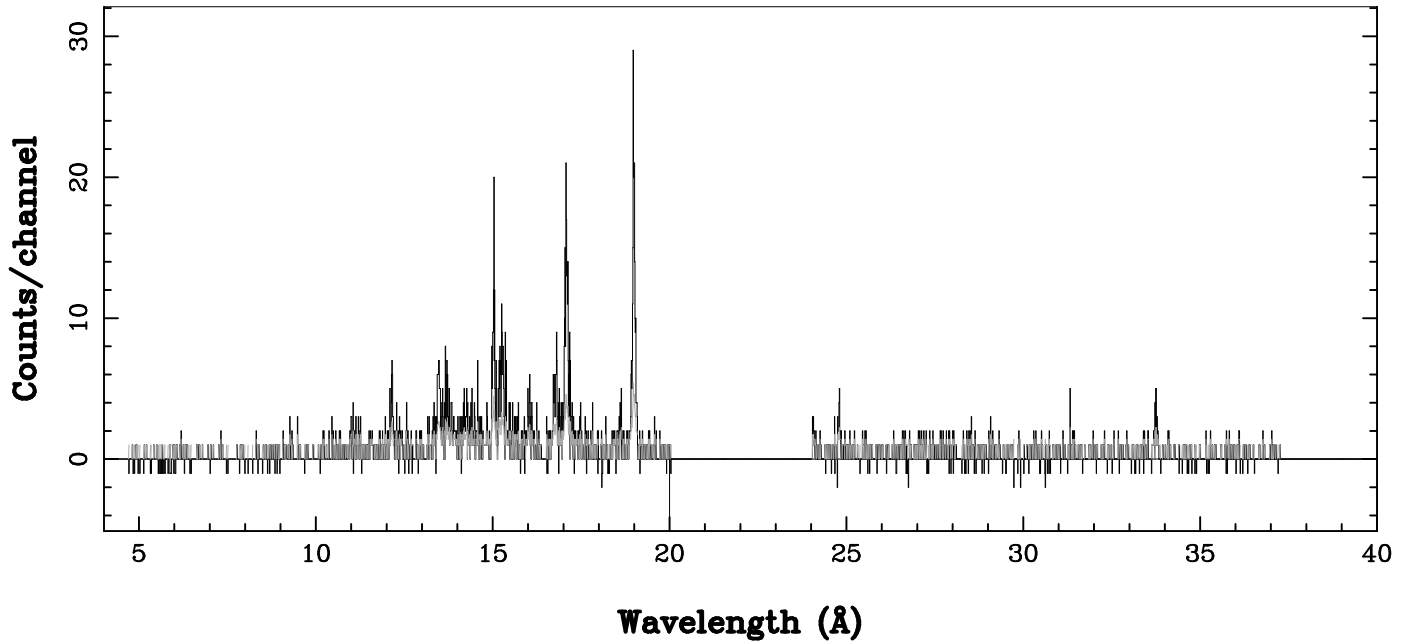

XMM - RGS2 - OBJECT: epsilon Eridanae - RA: 53.22837 - DEC: -9.45839 DATE-OBS 2017-01-16T18:06:35  
OBS-ID: 0780240201 - EXP-ID: Indef - Exp. Time: 6402.61474609375 DATE-END 2017-01-16T19:55:05  
Key: - data - errors

SOURCE ID: 3 - SPECTRUM ORDER: 1  
EPIC00001

NET SPECTRUM, No rebinning

SOURCE ID: 3 - SPECTRUM ORDER: 2  
EPIC00001

NET SPECTRUM, No rebinning