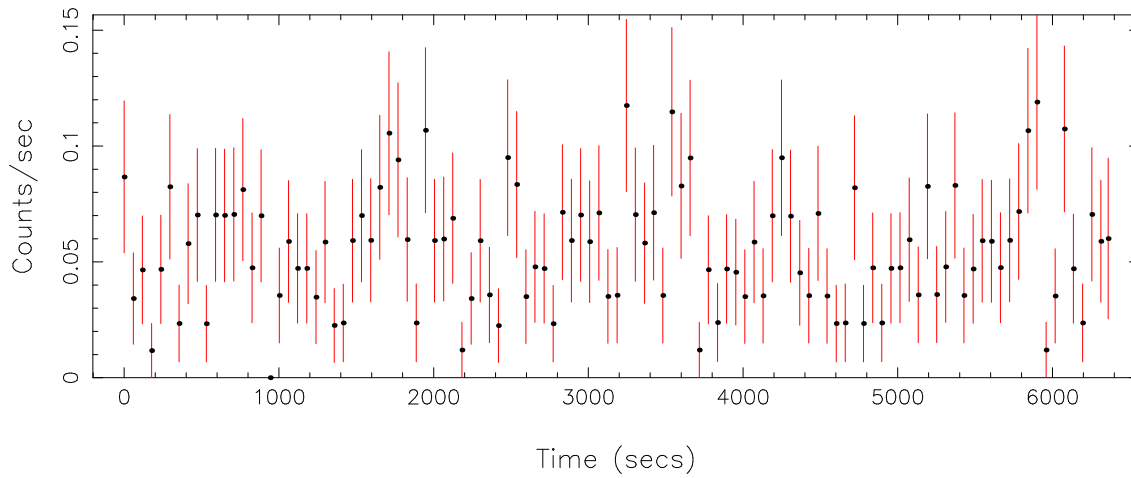

Filename: product/P0780240201R2S005SRCTSR0003.FIT

Obs. ID: 0780240201 (epsilon Erid)

Exp ID: RGS2005

Source no.: 3

Source RA\_corr: 3:32:54.80 (J2000)

Source Dec\_corr: -9:27:30.2 (J2000)

Time series bin size: 59 secs

Plotted bin size: 59 secs

Time series start (MJD): 57769.7567366

Background subtracted time series

Mean Rate= 0.41726752

Background time series

Mean Rate= 0.05521567

GTI time series (histogram) and fractional exposure values (blue points)