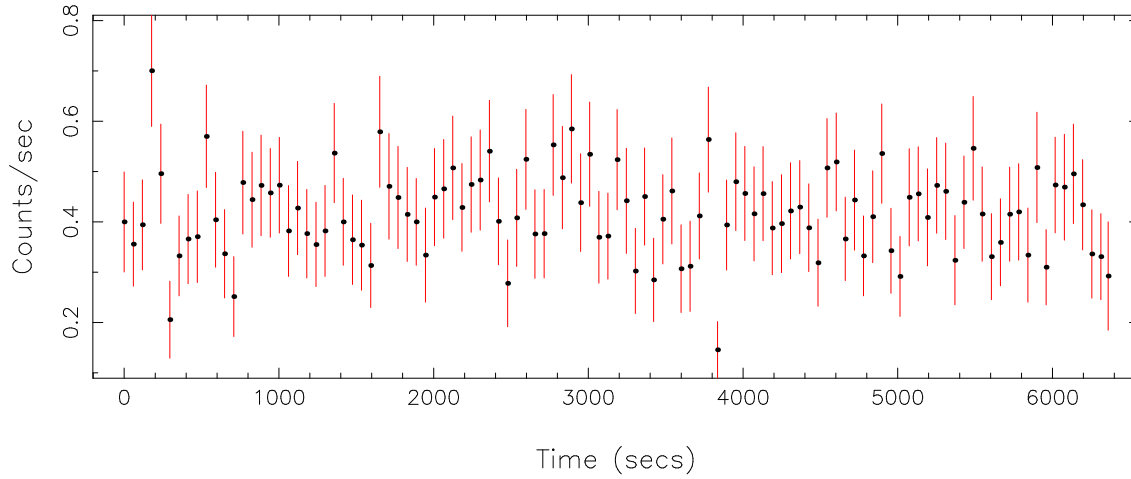

Filename: product/P0780240201R2S005SRCTSR0003.FIT

Obs. ID: 0780240201 (epsilon Erid)

Exp ID: RGS2005

Source no.: 3

Source RA\_corr: 3:32:54.80 (J2000)

Source Dec\_corr: -9:27:30.2 (J2000)

Time series bin size: 59 secs

Plotted bin size: 59 secs

Time series start (MJD): 57769.7567366

Background subtracted time series

Mean Rate= 0.41726752

Background time series

Mean Rate= 0.05521567

GTI time series (histogram) and fractional exposure values (blue points)