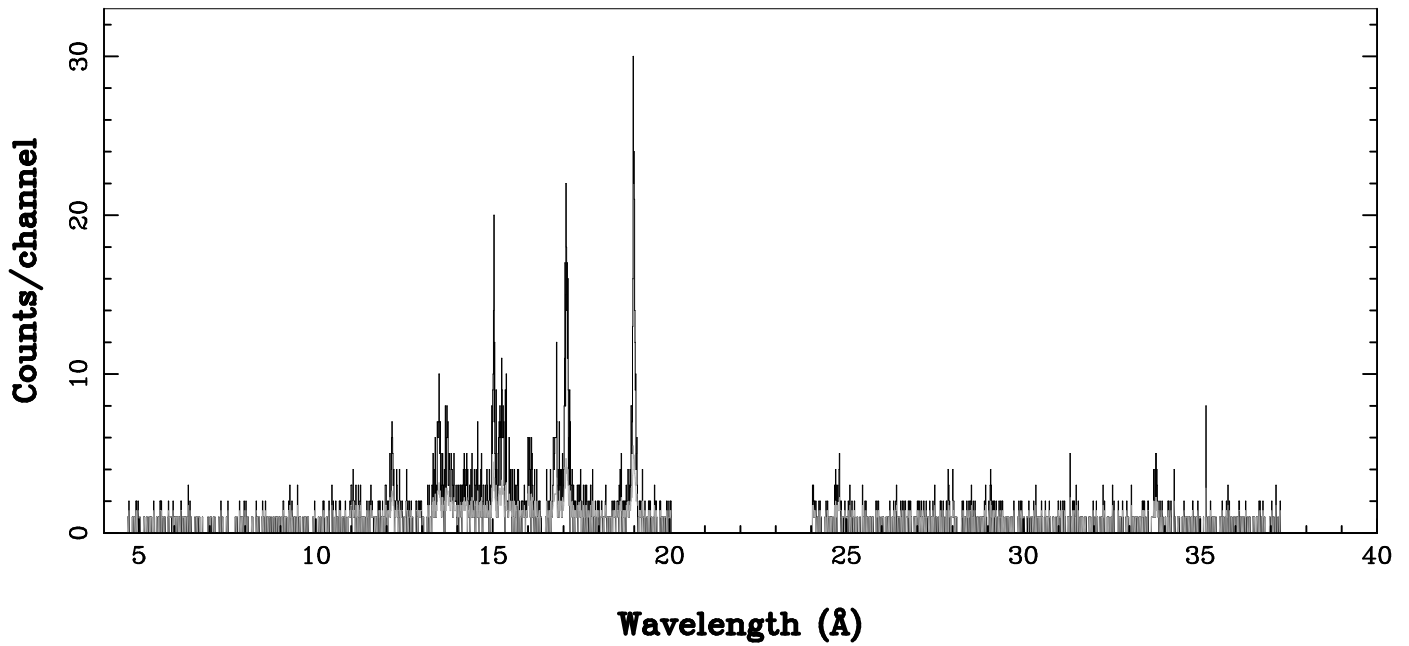

XMM - RGS2 - OBJECT: epsilon Eridanae - RA: 53.22837 - DEC: -9.45839 DATE-OBS 2017-01-16T18:06:35
OBS-ID: 0780240201 - EXP-ID: Indef - Exp. Time: 6402.61474609375 DATE-END 2017-01-16T19:55:05
Key: - data - errors

SOURCE ID: 16 - SPECTRUM ORDER: 1 SRC+BKG SPECTRUM, No rebinning
WHOLE_FIELD

SOURCE ID: 16 - SPECTRUM ORDER: 2 SRC+BKG SPECTRUM, No rebinning
WHOLE_FIELD