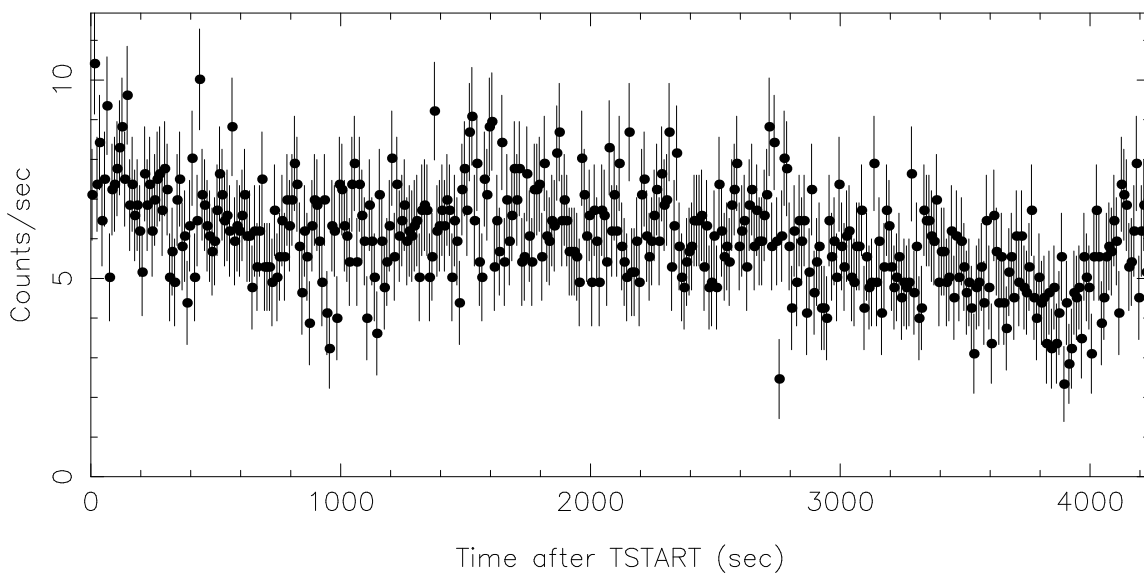

XMM OBJECT: PSR J1023+00 OSW ID: 1
OM OBS ID: 0784700301 TIME START: 6.13443972×10⁸ MJD
REDUNDANT EXP ID: 0784700301402 SRC EXTR. AREA: 115 pix
FAST PI: Dr Sergio Campana BKGRND EXTR. AREA: 547 pix
PSF FRAC. INC: 1 SRC NO: 1 START: 2017-06-10T01:05:03.000
VIGNET. CORR: YES ORIG. BIN: 10 s STOP: 2017-06-10T02:15:43.000
SRC RA: 155.9481 PLOTTED BIN SIZE: 10 s EXP: 4240 s
SRC DEC: 0.6450296 FILE: product/P0784700301OMS402TIMESR1001.FIT

RATES 1

Net time series, BACKGROUND SUBTRACTED – Mean Rate=6.0426624