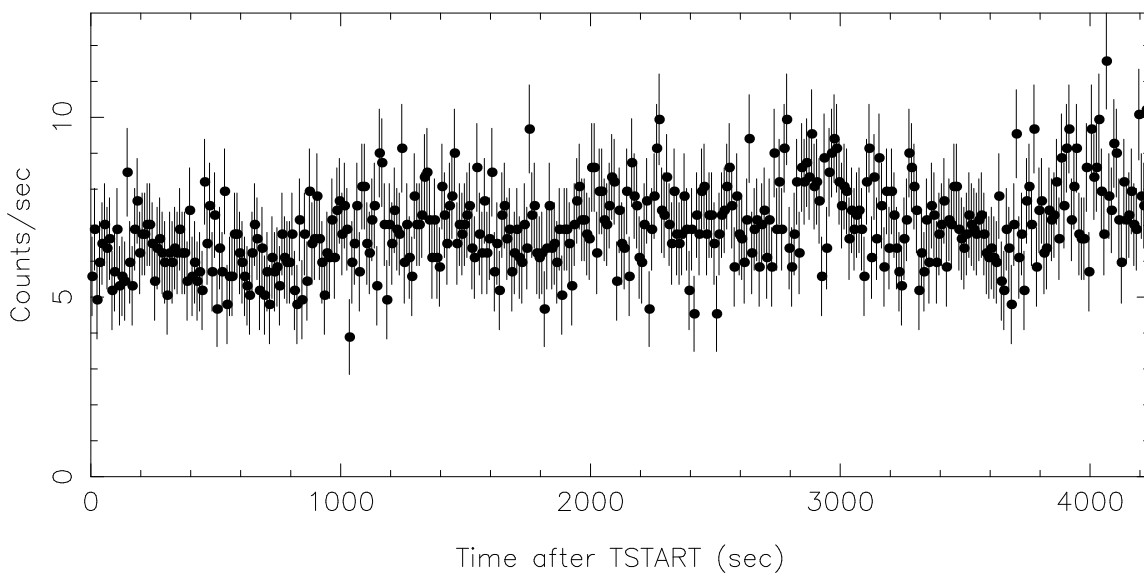

XMM	OBJECT: PSR J1023+00	OSW ID: 1
OM	OBS ID: 0784700301	TIME START: 6.13453997×10 ⁸ MJD
REDUNDANT	EXP ID: 0784700301404	SRC EXTR. AREA: 113 pix
FAST	PI: Dr Sergio Campana	BKGRND EXTR. AREA: 539 pix
PSF FRAC. INC: 1	SRC NO: 1	START: 2017-06-10T03:52:07.000
VIGNET. CORR: YES	ORIG. BIN: 10 s	STOP: 2017-06-10T05:02:45.000
SRC RA: 155.9483	PLOTTED BIN SIZE: 10 s	EXP: 4240 s
SRC DEC: 0.6450187	FILE: product/P0784700301OMS404TIMESR1001.FIT	

RATES 1

Net time series, BACKGROUND SUBTRACTED – Mean Rate=6.947312

Background time series – Mean Rate=7.5949856

VARIABILITY TESTS

NUMBER OF BINS : 424 BIN SIZE : 10 sec.

RATES 1

Mean c/s	:	14.5427184 Net: 6.94771264
Variance (c/s)**2	:	1.34727232 Net: 1.34727248
Chi Square (Total)	:	391.877312 (423 dof.) Prob. = 0.85868368