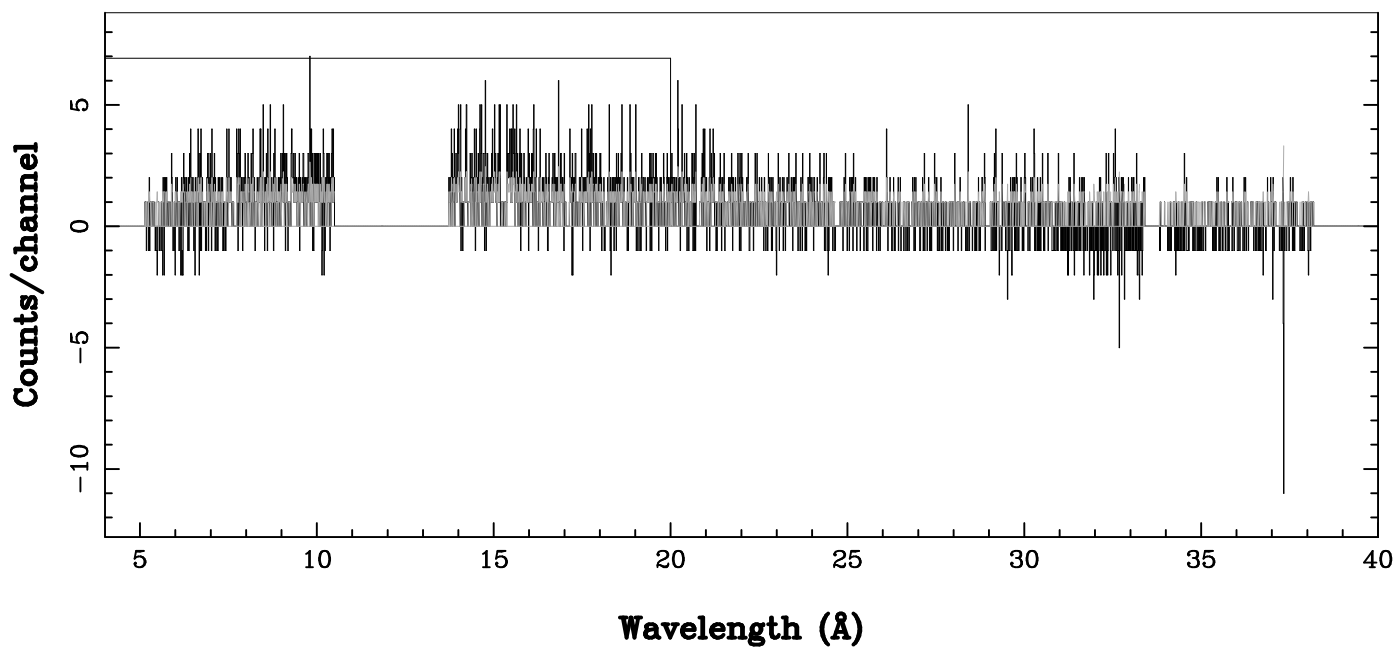

XMM - RGS1 - OBJECT: PSR J1023+0038 - RA: 155.9486 - DEC: 0.644805
OBS-ID: 0784700301 - EXP-ID: Indef - Exp. Time: 23901.9921875
Key: - data - errors

DATE-OBS 2017-06-09T22:23:50
DATE-END 2017-06-10T05:04:02

SOURCE ID: 1 - SPECTRUM ORDER: 1
PROPOSAL

NET SPECTRUM, No rebinning

SOURCE ID: 1 - SPECTRUM ORDER: 2
PROPOSAL

NET SPECTRUM, No rebinning