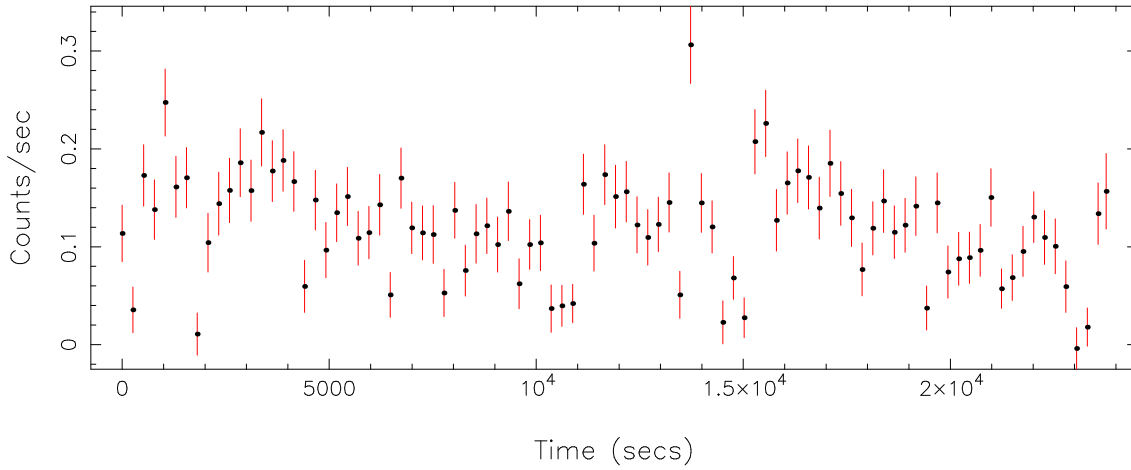

Filename: product/P0784700301R1S004SRCTSR0001.FIT
 Obs. ID: 0784700301 (PSR J1023+00)
 Exp ID: RGS1004
 Source no.: 1
 Source RA_corr: 10:23:47.68 (J2000)
 Source Dec_corr: 0:38:41.2 (J2000)
 Time series bin size: 259 secs
 Plotted bin size: 259 secs
 Time series start (MJD): 57913.9359951

Background subtracted time series

Mean Rate= 0.12038998

Background time series

Mean Rate= 0.05466506

GTI time series (histogram) and fractional exposure values (blue points)