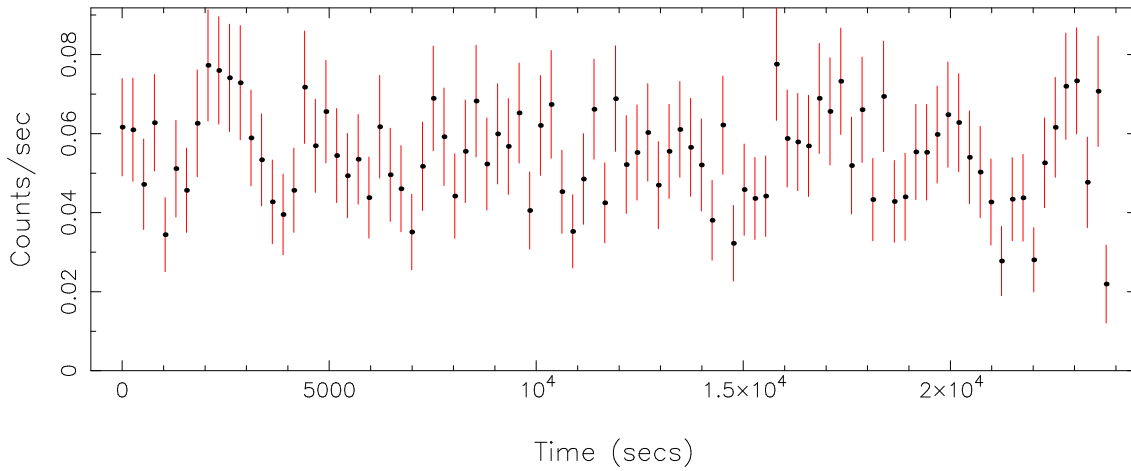

Filename: product/P0784700301R1S004SRCTSR0001.FIT
 Obs. ID: 0784700301 (PSR J1023+00)
 Exp ID: RGS1004
 Source no.: 1
 Source RA_corr: 10:23:47.68 (J2000)
 Source Dec_corr: 0:38:41.2 (J2000)
 Time series bin size: 259 secs
 Plotted bin size: 259 secs
 Time series start (MJD): 57913.9359951

Background subtracted time series

Mean Rate= 0.12038998

Background time series

Mean Rate= 0.05466506

GTI time series (histogram) and fractional exposure values (blue points)