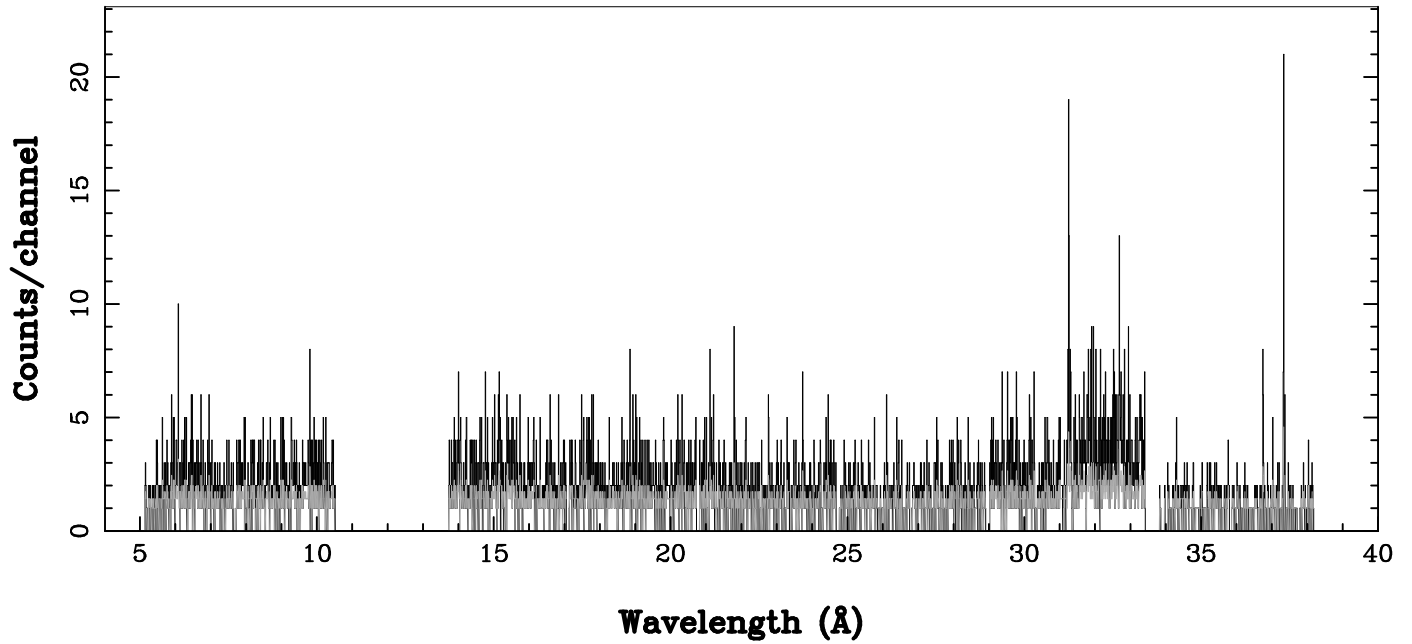

XMM - RGS1 - OBJECT: PSR J1023+0038 - RA: 155.9486 - DEC: 0.644805  
OBS-ID: 0784700301 - EXP-ID: Indef - Exp. Time: 23901.9921875  
Key: - data - errors

DATE-OBS 2017-06-09T22:23:50  
DATE-END 2017-06-10T05:04:02

SOURCE ID: 3 - SPECTRUM ORDER: 1  
WHOLE\_FIELD

SRC+BKG SPECTRUM, No rebinning

SOURCE ID: 3 - SPECTRUM ORDER: 2  
WHOLE\_FIELD

SRC+BKG SPECTRUM, No rebinning