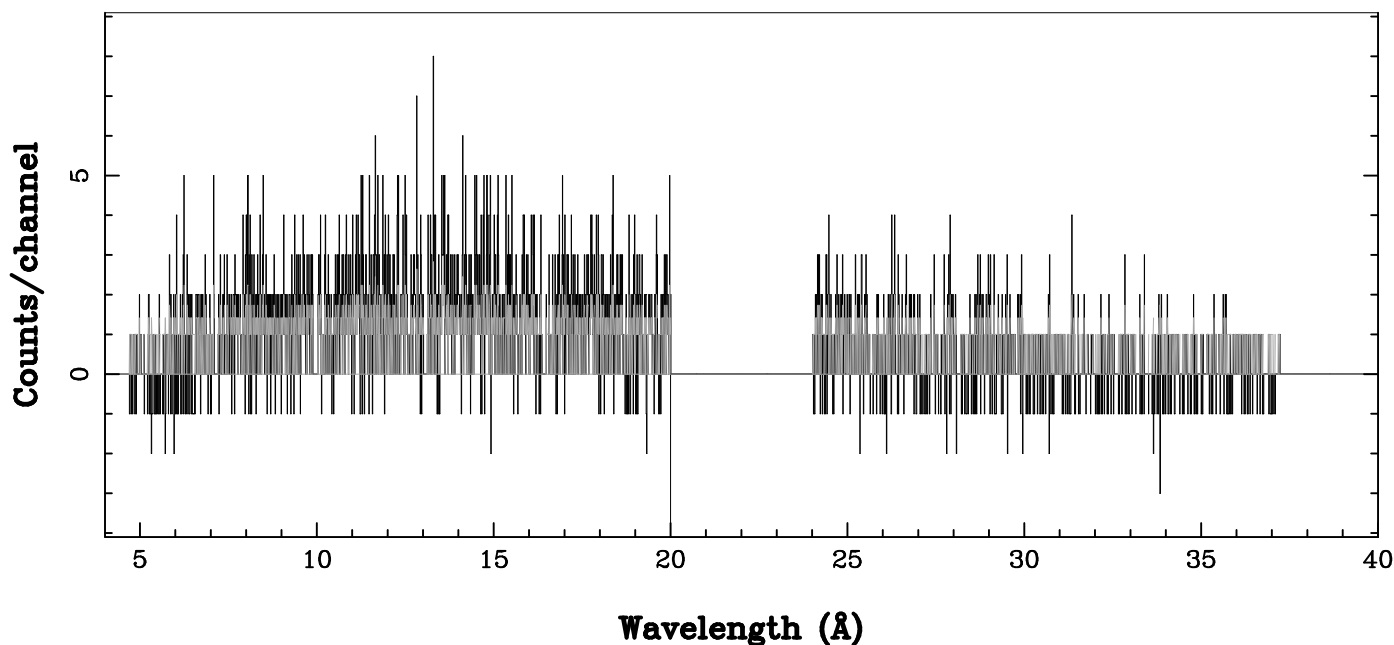

XMM - RGS2 - OBJECT: PSR J1023+0038 - RA: 155.9486 - DEC: 0.644805
OBS-ID: 0784700301 - EXP-ID: Indef - Exp. Time: 23901.4785625
Key: - data - errors

DATE-OBS 2017-06-09T22:23:57
DATE-END 2017-06-10T05:04:07

SOURCE ID: 1 - SPECTRUM ORDER: 1
PROPOSAL

NET SPECTRUM, No rebinning

SOURCE ID: 1 - SPECTRUM ORDER: 2
PROPOSAL

NET SPECTRUM, No rebinning