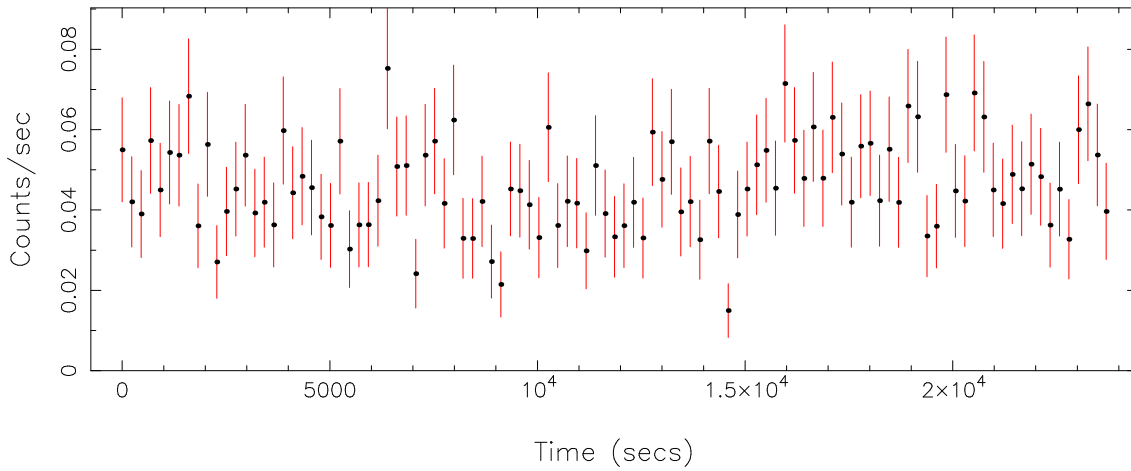

Filename: product/P0784700301R2S005SRCTSR0001.FIT
 Obs. ID: 0784700301 (PSR J1023+00)
 Exp ID: RGS2005
 Source no.: 1
 Source RA_corr: 10:23:47.68 (J2000)
 Source Dec_corr: 0:38:41.2 (J2000)
 Time series bin size: 228 secs
 Plotted bin size: 228 secs
 Time series start (MJD): 57913.9364302

Background subtracted time series

Mean Rate= 0.1200852

Background time series

Mean Rate= 0.0464246

GTI time series (histogram) and fractional exposure values (blue points)