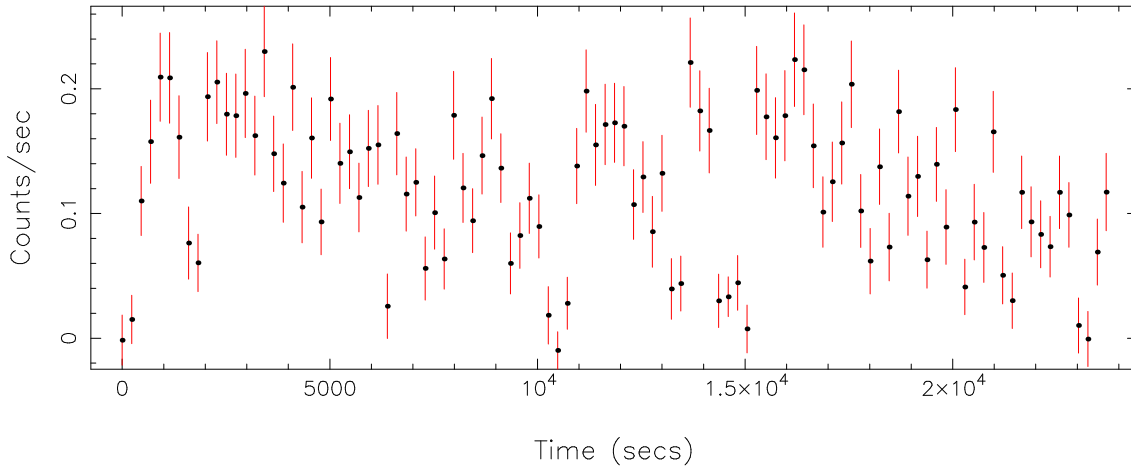

Filename: product/P0784700301R2S005SRCTSR0001.FIT
 Obs. ID: 0784700301 (PSR J1023+00)
 Exp ID: RGS2005
 Source no.: 1
 Source RA_corr: 10:23:47.68 (J2000)
 Source Dec_corr: 0:38:41.2 (J2000)
 Time series bin size: 228 secs
 Plotted bin size: 228 secs
 Time series start (MJD): 57913.9364302

Background subtracted time series

Mean Rate= 0.1200852

Background time series

Mean Rate= 0.0464246

GTI time series (histogram) and fractional exposure values (blue points)