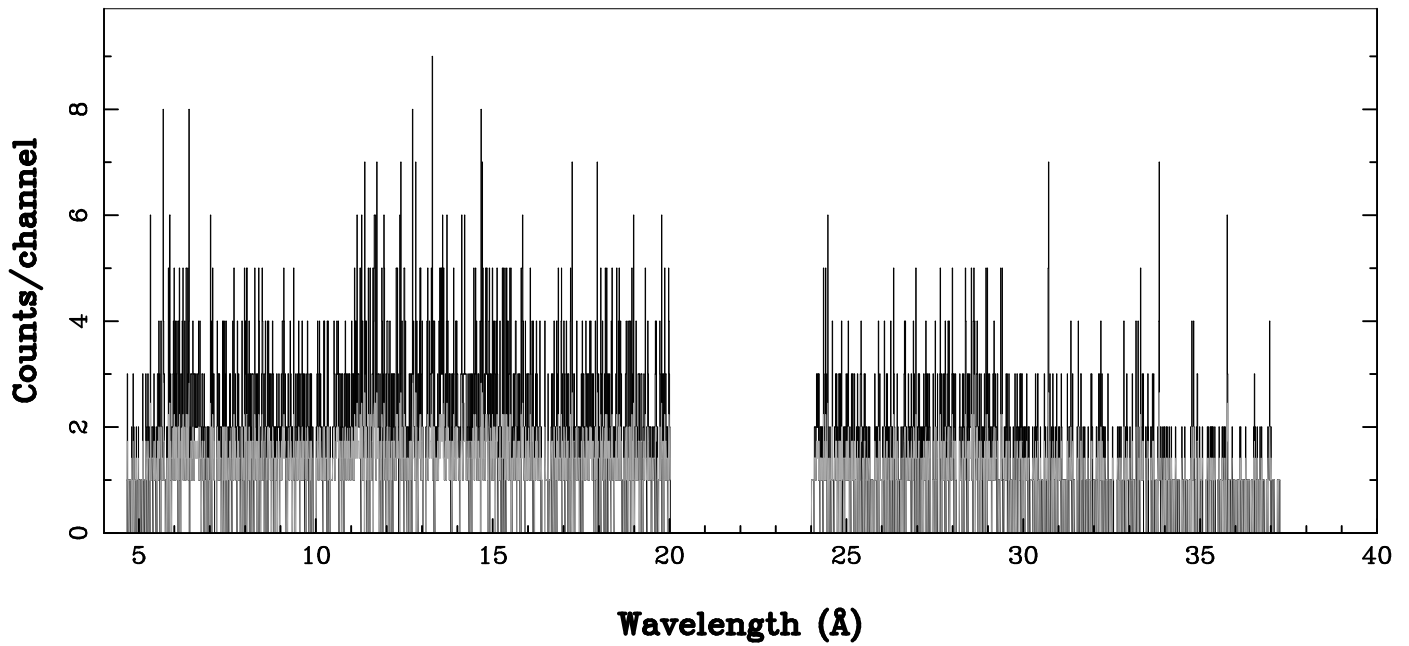

XMM - RGS2 - OBJECT: PSR J1023+0038 - RA: 155.9486 - DEC: 0.644805  
OBS-ID: 0784700301 - EXP-ID: Indef - Exp. Time: 23901.4785625  
Key: - data - errors

DATE-OBS 2017-06-09T22:23:57  
DATE-END 2017-06-10T05:04:07

SOURCE ID: 3 - SPECTRUM ORDER: 1  
WHOLE\_FIELD

SRC+BKG SPECTRUM, No rebinning

SOURCE ID: 3 - SPECTRUM ORDER: 2  
WHOLE\_FIELD

SRC+BKG SPECTRUM, No rebinning