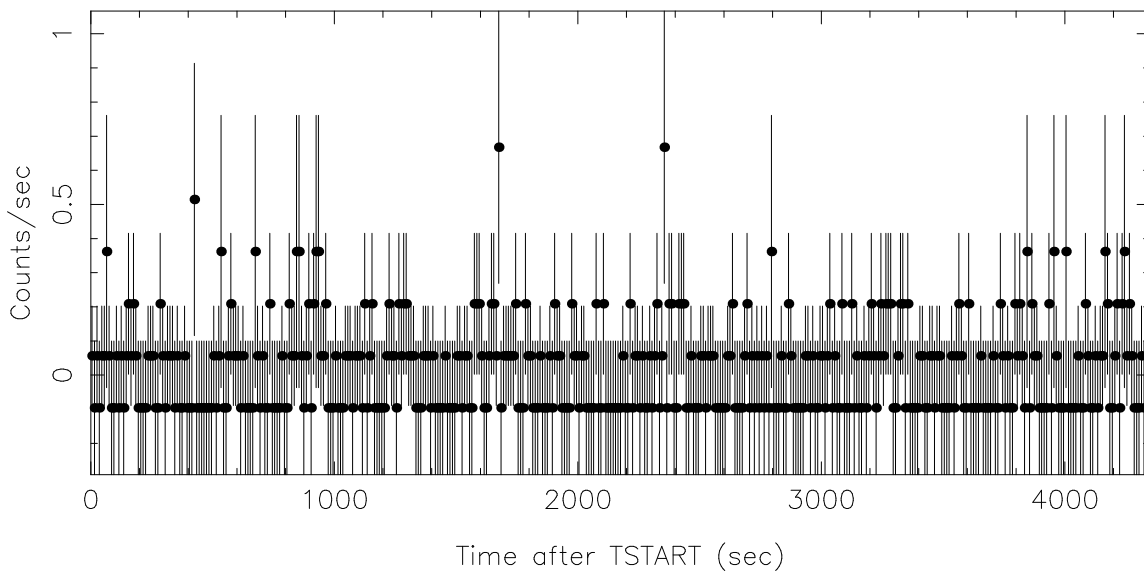

XMM	OBJECT: Mkn 421 -30	OSW ID: 1
OM	OBS ID: 0791780501	TIME START: 5.95433956×10 ⁸ MJD
REDUNDANT	EXP ID: 0791780501007	SRC EXTR. AREA: 111 pix
FAST	PI: Dr Fred Jansen XMM-Newton	BKGRND EXTR. AREA: 539 pix
PSF FRAC. INC: 0.974	SRC NO: 1	START: 2016-11-13T14:17:19.000
VIGNET. CORR: YES	ORIG. BIN: 10 s	STOP: 2016-11-13T15:30:41.000
SRC RA: 166.1228	PLOTTED BIN SIZE: 10 s	EXP: 4400 s
SRC DEC: 38.206267	FILE: product/P0791780501OMS007TIMESR1001.FIT	

RATES 1

Net time series, BACKGROUND SUBTRACTED – Mean Rate=0.01334463

Background time series – Mean Rate=0.3660678

VARIABILITY TESTS

NUMBER OF BINS : 435 BIN SIZE : 10 sec.

RATES 1

Mean c/s	:	0.37953288	Net: 0.01346691
Variance (c/s)**2	:	0.01805426	Net: 0.01805419
Chi Square (Total)	:	206.452432 (434 dof.)	Prob. = 1