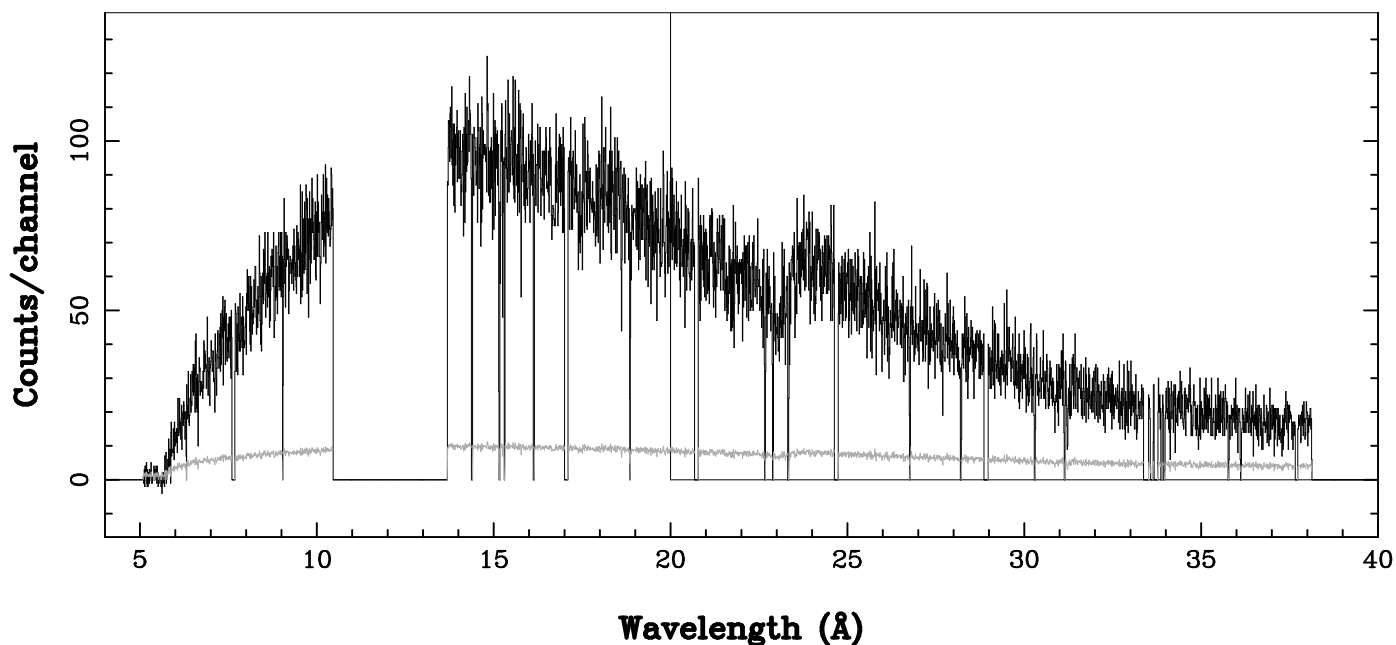

XMM - RGS1 - OBJECT: Mkn 421 -30 - RA: 166.1137 - DEC: 38.20888
OBS-ID: 0791780501 - EXP-ID: Indef - Exp. Time: 17210.36328125
Key: - data - errors

DATE-OBS 2016-11-13T12:49:48
DATE-END 2016-11-13T17:38:26

SOURCE ID: 1 - SPECTRUM ORDER: 1
PROPOSAL

NET SPECTRUM, No rebinning

SOURCE ID: 1 - SPECTRUM ORDER: 2
PROPOSAL

NET SPECTRUM, No rebinning