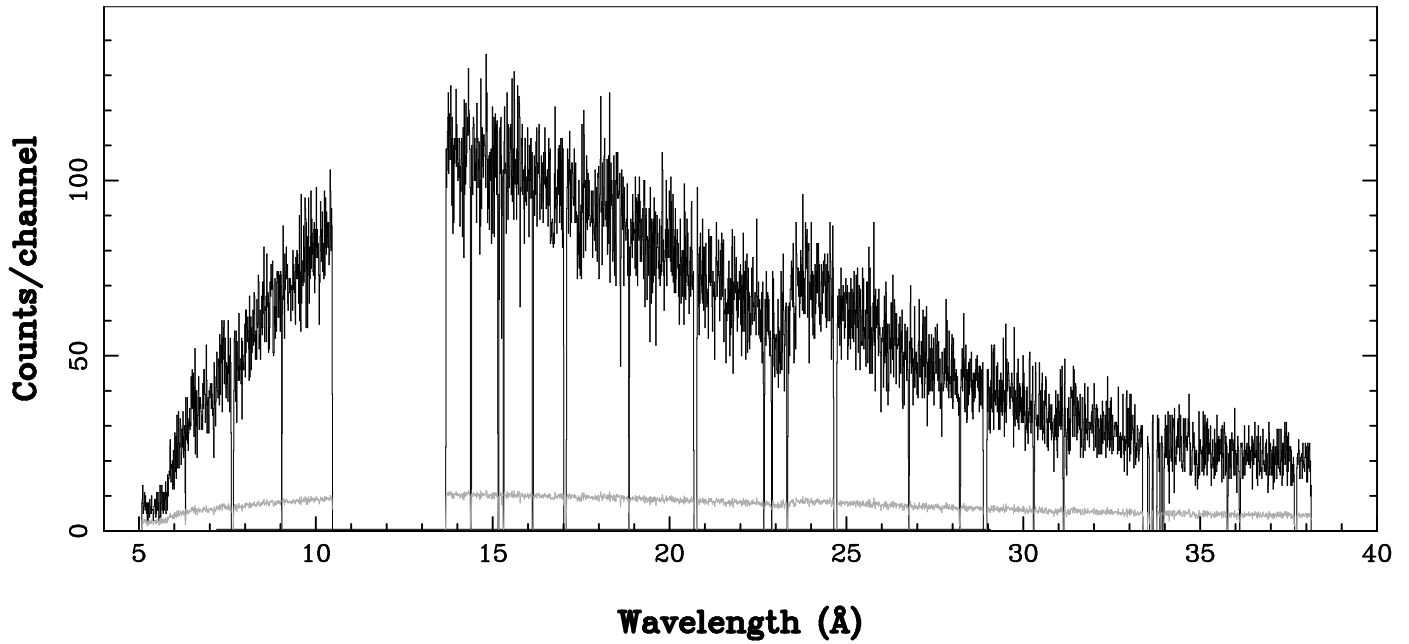

XMM - RGS1 - OBJECT: Mkn 421 -30 - RA: 166.1137 - DEC: 38.20888
OBS-ID: 0791780501 - EXP-ID: Indef - Exp. Time: 17210.36328125
Key: - data - errors

DATE-OBS 2016-11-13T12:49:48
DATE-END 2016-11-13T17:38:26

SOURCE ID: 3 - SPECTRUM ORDER: 1
WHOLE_FIELD

SRC+BKG SPECTRUM, No rebinning

SOURCE ID: 3 - SPECTRUM ORDER: 2
WHOLE_FIELD

SRC+BKG SPECTRUM, No rebinning