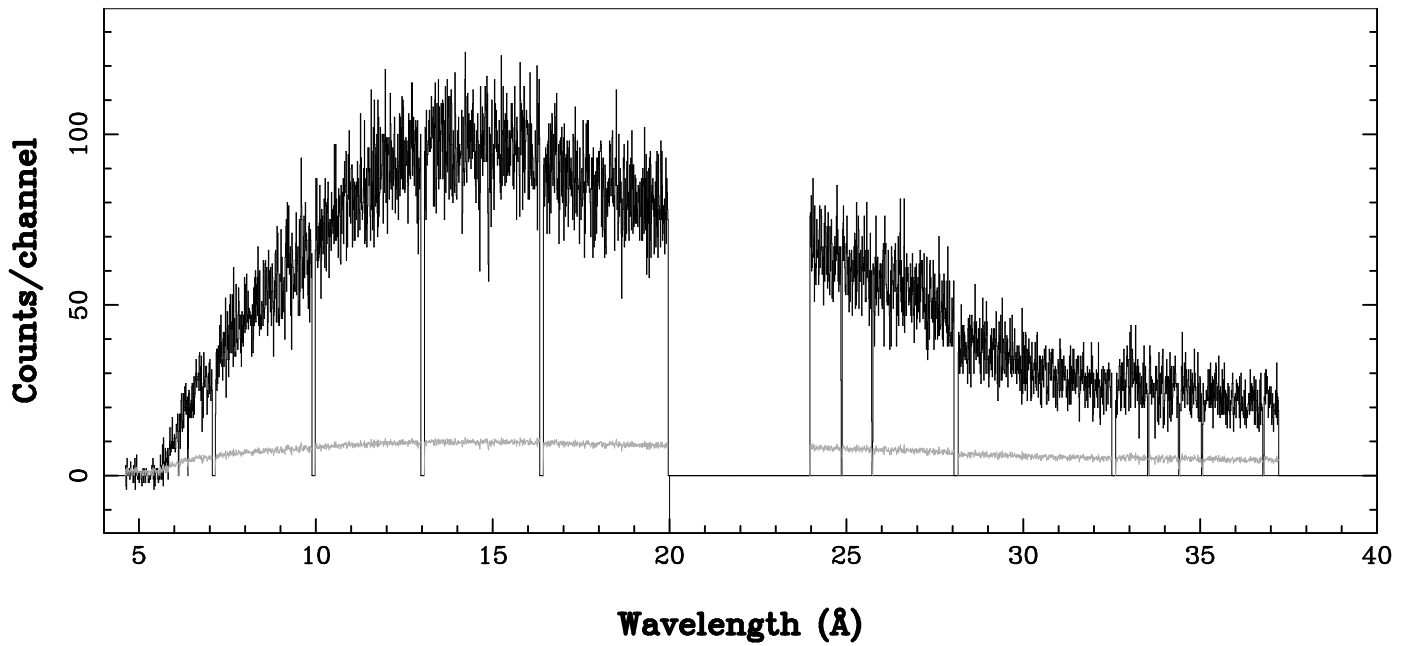

XMM - RGS2 - OBJECT: Mkn 421 -30 - RA: 166.1137 - DEC: 38.20888  
OBS-ID: 0791780501 - EXP-ID: Indef - Exp. Time: 17200.244140625  
Key: - data - errors

DATE-OBS 2016-11-13T12:49:56  
DATE-END 2016-11-13T17:38:24

SOURCE ID: 1 - SPECTRUM ORDER: 1  
PROPOSAL

NET SPECTRUM, No rebinning

SOURCE ID: 1 - SPECTRUM ORDER: 2  
PROPOSAL

NET SPECTRUM, No rebinning