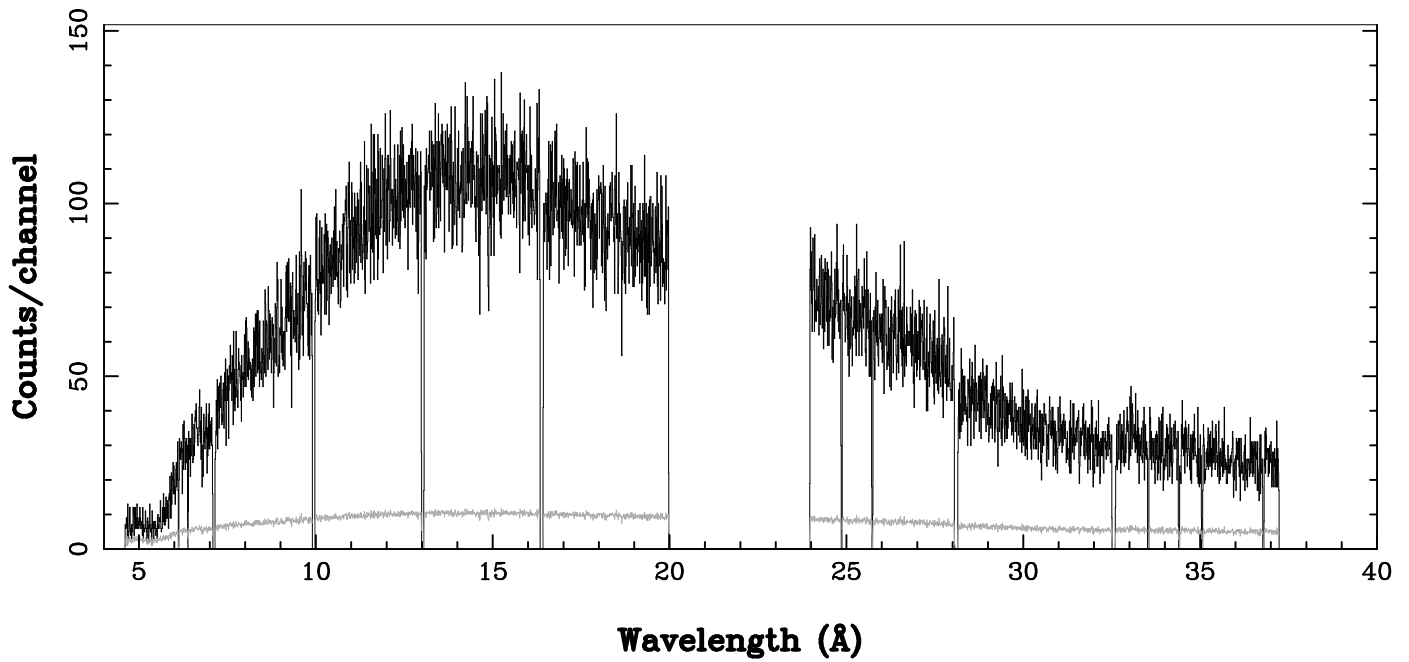

XMM - RGS2 - OBJECT: Mkn 421 -30 - RA: 166.1137 - DEC: 38.2088
OBS-ID: 0791780501 - EXP-ID: Indef - Exp. Time: 17200.244140625
Key: - data - errors

DATE-OBS 2016-11-13T12:49:56
DATE-END 2016-11-13T17:38:24

SOURCE ID: 3 - SPECTRUM ORDER: 1
WHOLE_FIELD

SRC+BKG SPECTRUM, No rebinning

SOURCE ID: 3 - SPECTRUM ORDER: 2
WHOLE_FIELD

SRC+BKG SPECTRUM, No rebinning