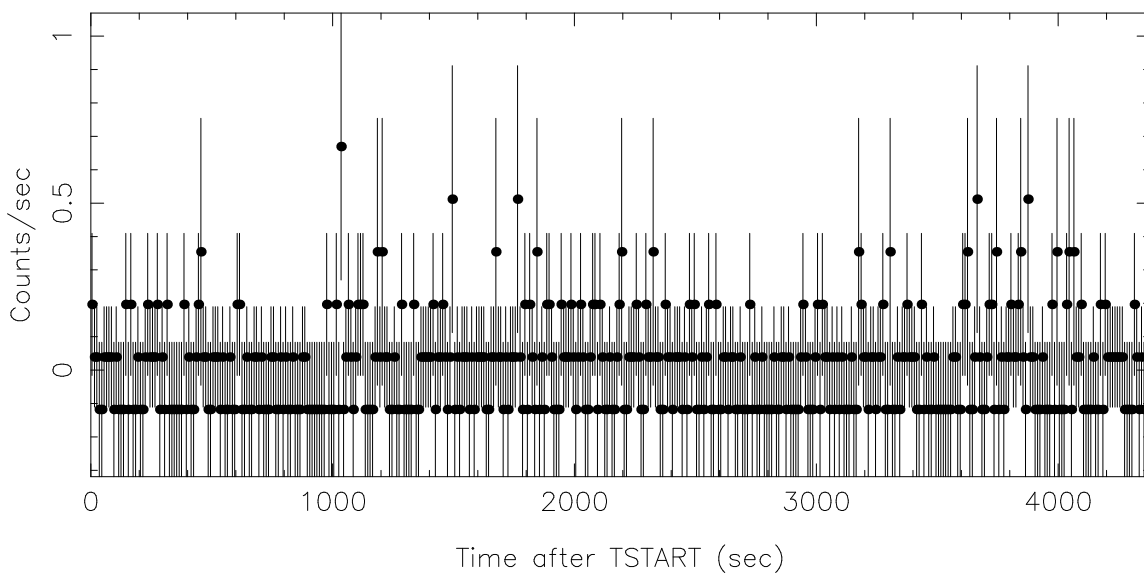

XMM	OBJECT: Mkn 421 -30	OSW ID: 1
OM	OBS ID: 0791780701	TIME START: 6.10585287×10 ⁸ MJD
REDUNDANT	EXP ID: 0791780701006	SRC EXTR. AREA: 111 pix
FAST	PI: Dr Fred Jansen XMM-Newton	BKGRND EXTR. AREA: 541 pix
PSF FRAC. INC: 0.947	SRC NO: 1	START: 2017-05-07T23:00:03.000
VIGNET. CORR: YES	ORIG. BIN: 10 s	STOP: 2017-05-08T00:13:23.000
SRC RA: 166.1038	PLOTTED BIN SIZE: 10 s	EXP: 4400 s
SRC DEC: 38.211682	FILE: product/P0791780701OMS006TIMESR1001.FIT	

RATES 1

Net time series, BACKGROUND SUBTRACTED – Mean Rate=4.61066×10⁻³

Background time series – Mean Rate=0.43215556

VARIABILITY TESTS

NUMBER OF BINS : 438 BIN SIZE : 10 sec.

RATES 1

Mean c/s	:	0.43687524 Net: 4.72038×10^{-3}
Variance (c/s)**2	:	0.01980327 Net: 0.01980325
Chi Square (Total)	:	198.08928 (437 dof.) Prob. = 1