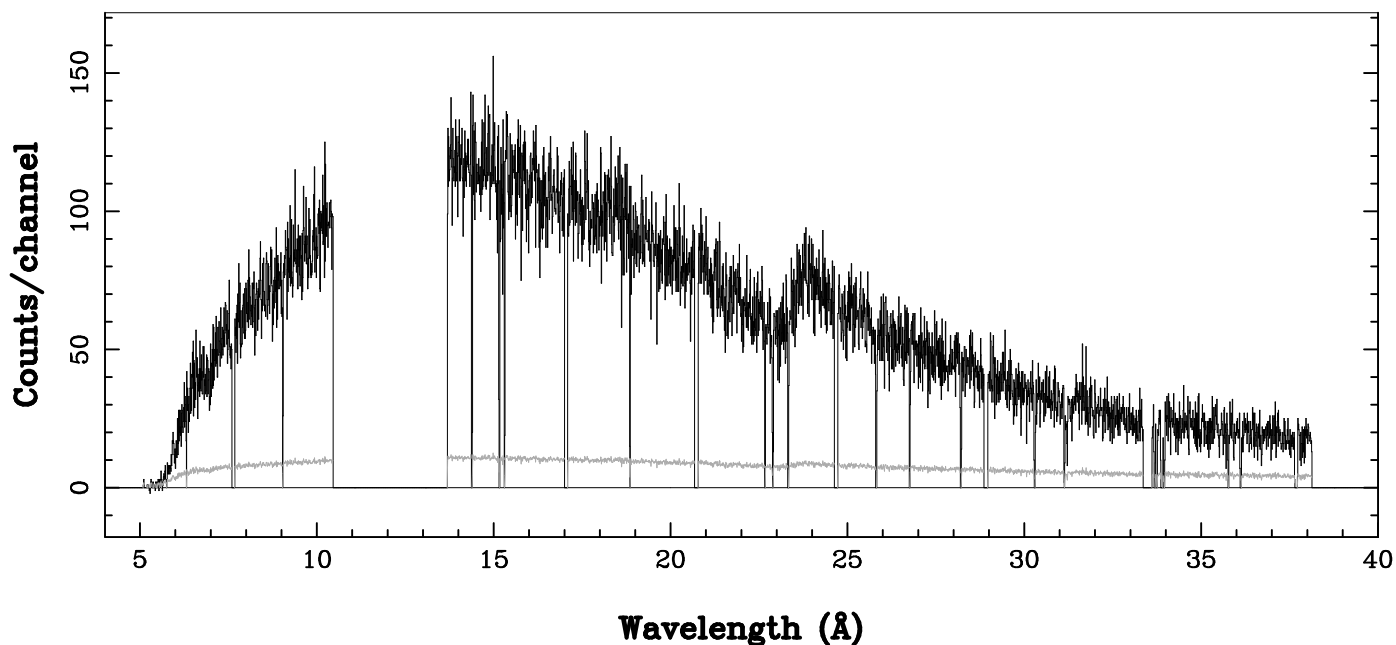

XMM - RGS1 - OBJECT: Mkn 421 -30 - RA: 166.1137 - DEC: 38.20888  
OBS-ID: 0791780701 - EXP-ID: Indef - Exp. Time: 16324.08984375  
Key: - data - errors

DATE-OBS 2017-05-07T22:51:01  
DATE-END 2017-05-08T03:24:36

SOURCE ID: 1 - SPECTRUM ORDER: 1  
PROPOSAL

NET SPECTRUM, No rebinning

SOURCE ID: 1 - SPECTRUM ORDER: 2  
PROPOSAL

NET SPECTRUM, No rebinning