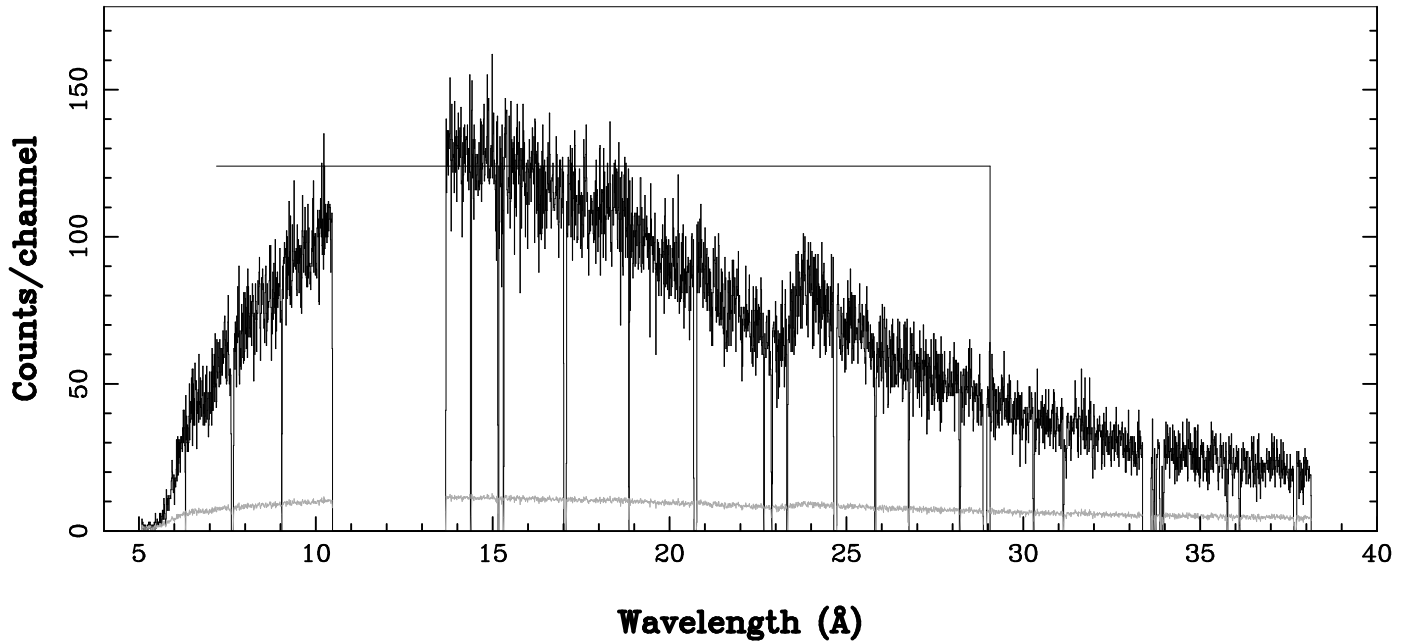

XMM - RGS1 - OBJECT: Mkn 421 -30 - RA: 166.1137 - DEC: 38.20888
OBS-ID: 0791780701 - EXP-ID: Indef - Exp. Time: 16324.08984375
Key: - data - errors

DATE-OBS 2017-05-07T22:51:01
DATE-END 2017-05-08T03:24:36

SOURCE ID: 3 - SPECTRUM ORDER: 1
WHOLE_FIELD

SRC+BKG SPECTRUM, No rebinning

SOURCE ID: 3 - SPECTRUM ORDER: 2
WHOLE_FIELD

SRC+BKG SPECTRUM, No rebinning