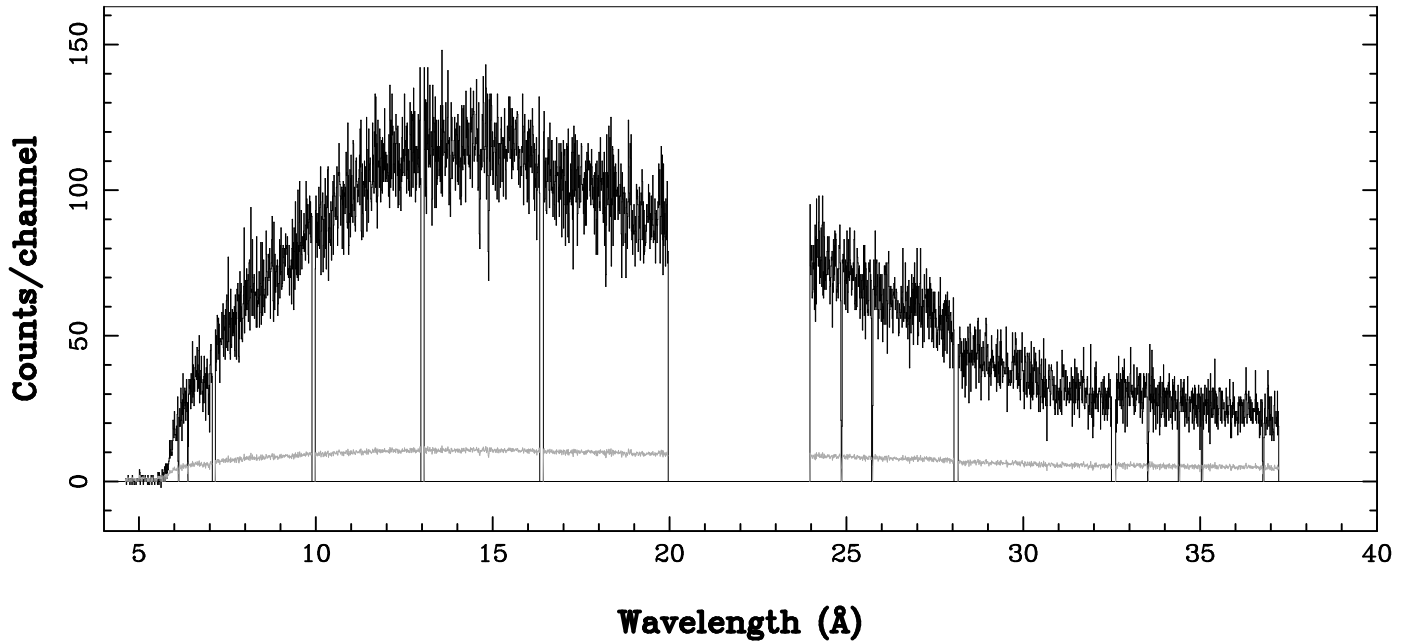

XMM - RGS2 - OBJECT: Mkn 421 -30 - RA: 166.1137 - DEC: 38.20888
OBS-ID: 0791780701 - EXP-ID: Indef - Exp. Time: 16304.90234375
Key: - data - errors

DATE-OBS 2017-05-07T22:51:07
DATE-END 2017-05-08T03:24:37

SOURCE ID: 1 - SPECTRUM ORDER: 1
PROPOSAL

NET SPECTRUM, No rebinning

SOURCE ID: 1 - SPECTRUM ORDER: 2
PROPOSAL

NET SPECTRUM, No rebinning