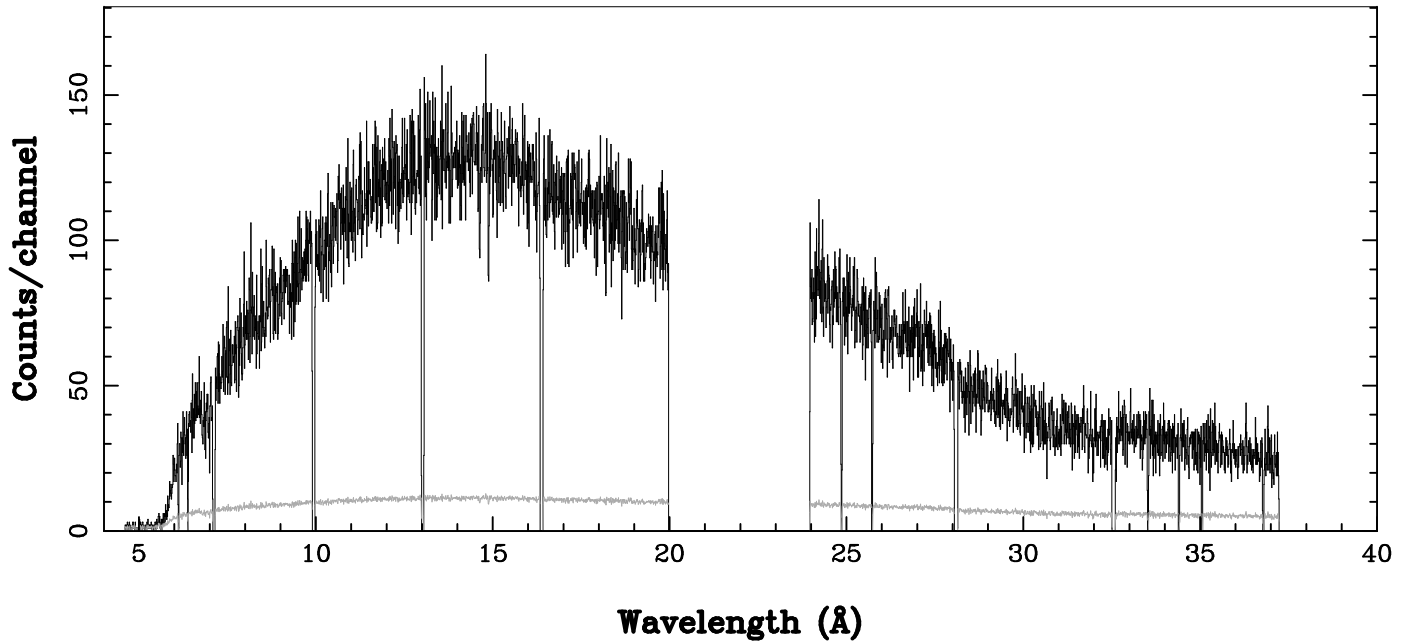

XMM - RGS2 - OBJECT: Mkn 421 -30 - RA: 166.1137 - DEC: 38.20888
OBS-ID: 0791780701 - EXP-ID: Indef - Exp. Time: 16304.90234375
Key: - data - errors

DATE-OBS 2017-05-07T22:51:07
DATE-END 2017-05-08T03:24:37

SOURCE ID: 3 - SPECTRUM ORDER: 1
WHOLE_FIELD

SRC+BKG SPECTRUM, No rebinning

SOURCE ID: 3 - SPECTRUM ORDER: 2
WHOLE_FIELD

SRC+BKG SPECTRUM, No rebinning