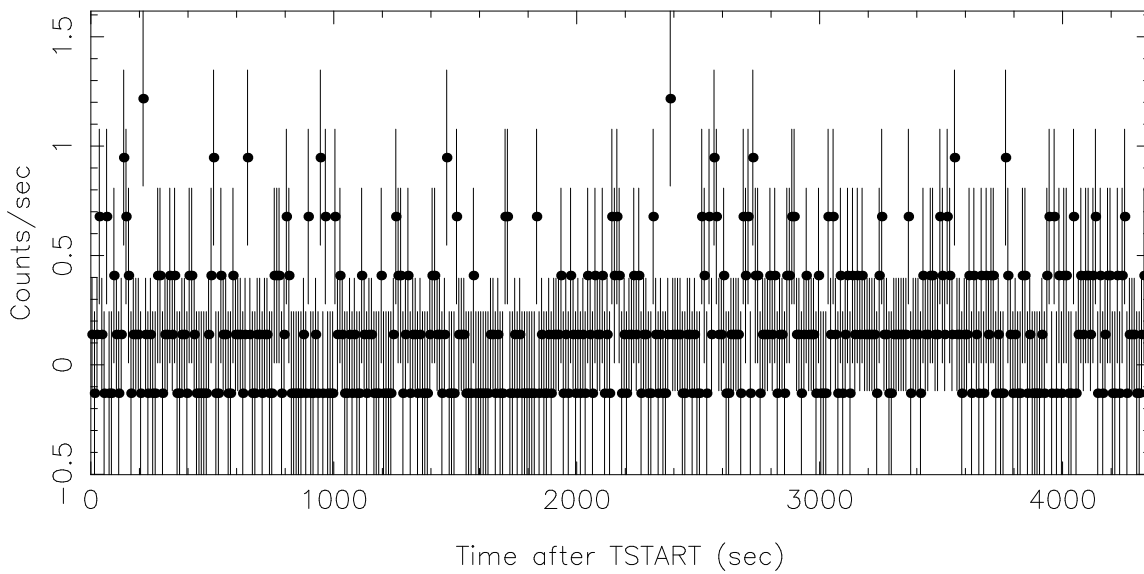

XMM OBJECT: Mkn 421 -15 OSW ID: 1  
OM OBS ID: 0791780801 TIME START: 6.10603986×10<sup>8</sup> MJD  
REDUNDANT EXP ID: 0791780801006 SRC EXTR. AREA: 116 pix  
FAST PI: Dr Fred Jansen XMM-Newton BKG CRSD EXTR. AREA: 544 pix  
PSF FRAC. INC: 0.555 SRC NO: 1 START: 2017-05-08T04:11:43.000  
VIGNET. CORR: YES ORIG. BIN: 10 s STOP: 2017-05-08T05:25:03.000  
SRC RA: 166.1104 PLOTTED BIN SIZE: 10 s EXP: 4400 s  
SRC DEC: 38.209175 FILE: product/P0791780801OMS006TIMESR1001.FIT

RATES 1

Net time series, BACKGROUND SUBTRACTED - Mean Rate=0.14870678

Background time series - Mean Rate=0.44514472

# VARIABILITY TESTS

NUMBER OF BINS : 436 BIN SIZE : 10 sec.