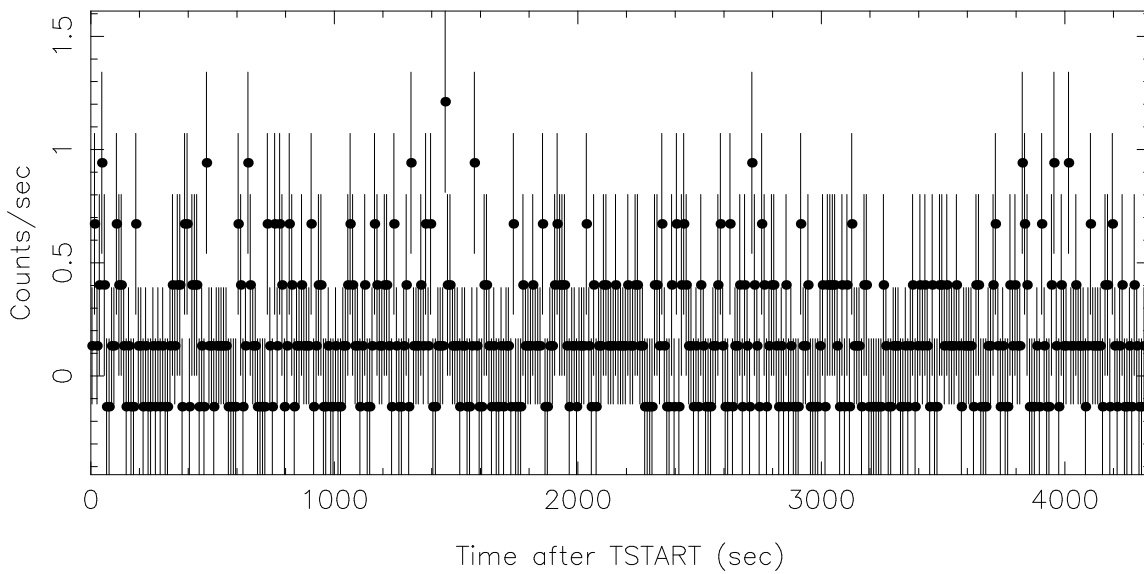

XMM	OBJECT: Mkn 421 -15	OSW ID: 1
OM	OBS ID: 0791780801	TIME START: 6.10608717×10 <sup>8</sup> MJD
REDUNDANT	EXP ID: 0791780801007	SRC EXTR. AREA: 114 pix
FAST	PI: Dr Fred Jansen XMM-Newton	BKGRND EXTR. AREA: 493 pix
PSF FRAC. INC: 0.555	SRC NO: 2	START: 2017-05-08T05:30:11.000
VIGNET. CORR: YES	ORIG. BIN: 10 s	STOP: 2017-05-08T06:43:30.000
SRC RA: 166.1100	PLOTTED BIN SIZE: 10 s	EXP: 4400 s
SRC DEC: 38.209330	FILE: product/P0791780801OMS007TIMESR1002.FIT	

RATES 1

Net time series, BACKGROUND SUBTRACTED – Mean Rate=0.16255161

Background time series – Mean Rate=0.46588608

# VARIABILITY TESTS

NUMBER OF BINS : 435 BIN SIZE : 10 sec.