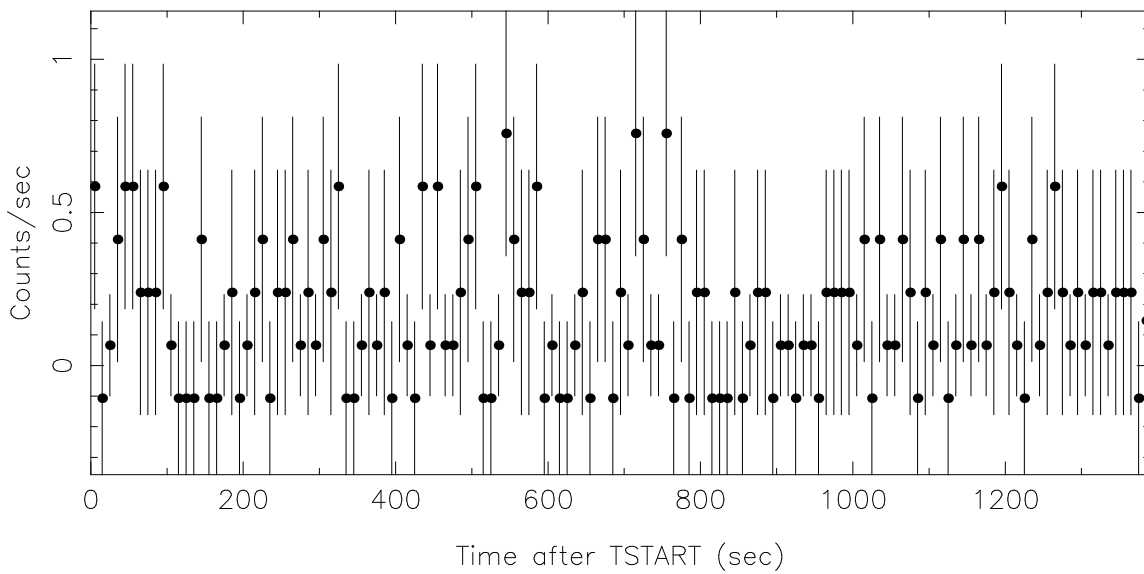

XMM	OBJECT: Mkn 421 -15	OSW ID: 1
OM	OBS ID: 0791780801	TIME START: 6.10613387×10 ⁸ MJD
REDUNDANT	EXP ID: 0791780801008	SRC EXTR. AREA: 111 pix
FAST	PI: Dr Fred Jansen XMM-Newton	BKGRND EXTR. AREA: 542 pix
PSF FRAC. INC: 0.863	SRC NO: 1	START: 2017-05-08T06:48:37.000
VIGNET. CORR: YES	ORIG. BIN: 10 s	STOP: 2017-05-08T07:11:57.000
SRC RA: 166.1107	PLOTTED BIN SIZE: 10 s	EXP: 1400 s
SRC DEC: 38.210665	FILE: product/P0791780801OMS008TIMESR1001.FIT	

RATES 1

Net time series, BACKGROUND SUBTRACTED – Mean Rate=0.17505756

Background time series – Mean Rate=0.44671248

VARIABILITY TESTS

NUMBER OF BINS : 139 BIN SIZE : 10 sec.

RATES 1

Mean c/s	:	0.62156616 Net: 0.17485378
Variance (c/s)**2	:	0.05158165 Net: 0.05158166
Chi Square (Total)	:	114.52148 (138 dof.) Prob. = 0.9280868