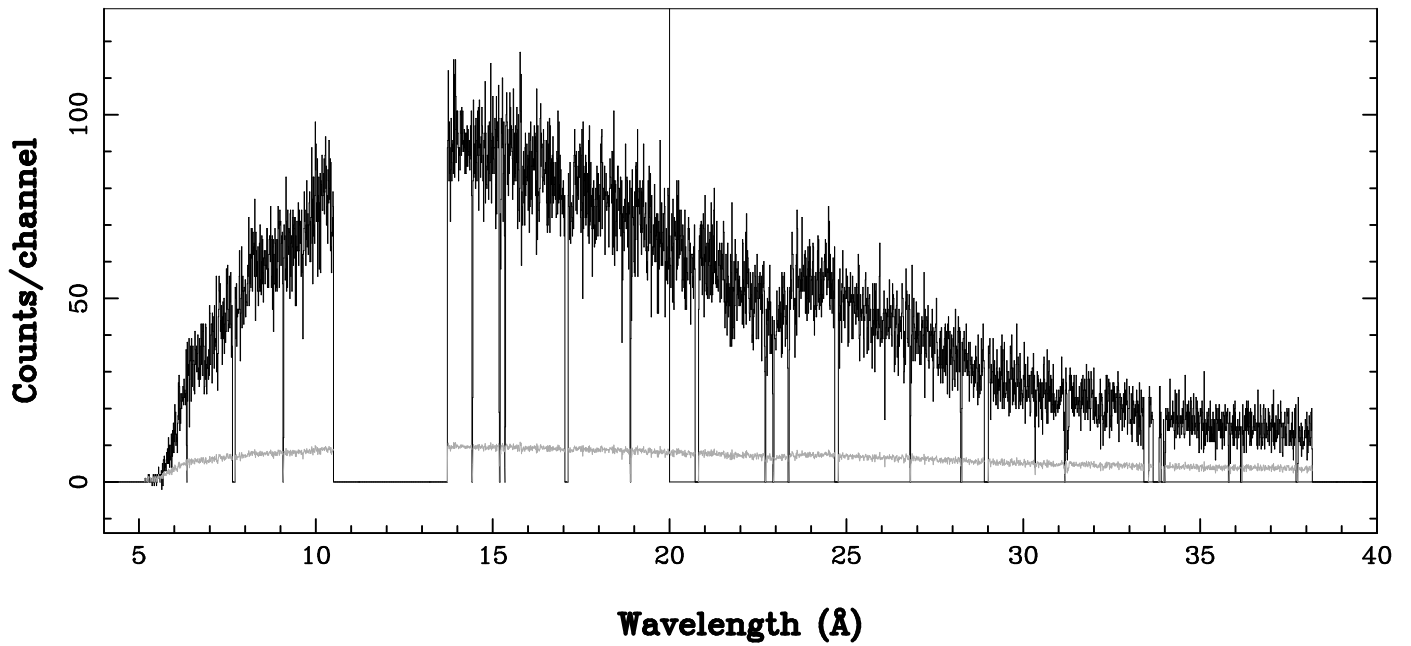

XMM - RGS1 - OBJECT: Mkn 421 -15 - RA: 166.1137 - DEC: 38.20888
OBS-ID: 0791780801 - EXP-ID: Indef - Exp. Time: 11333.693359375
Key: - data - errors

DATE-OBS 2017-05-08T04:02:41
DATE-END 2017-05-08T07:12:53

SOURCE ID: 1 - SPECTRUM ORDER: 1
PROPOSAL

NET SPECTRUM, No rebinning

SOURCE ID: 1 - SPECTRUM ORDER: 2
PROPOSAL

NET SPECTRUM, No rebinning