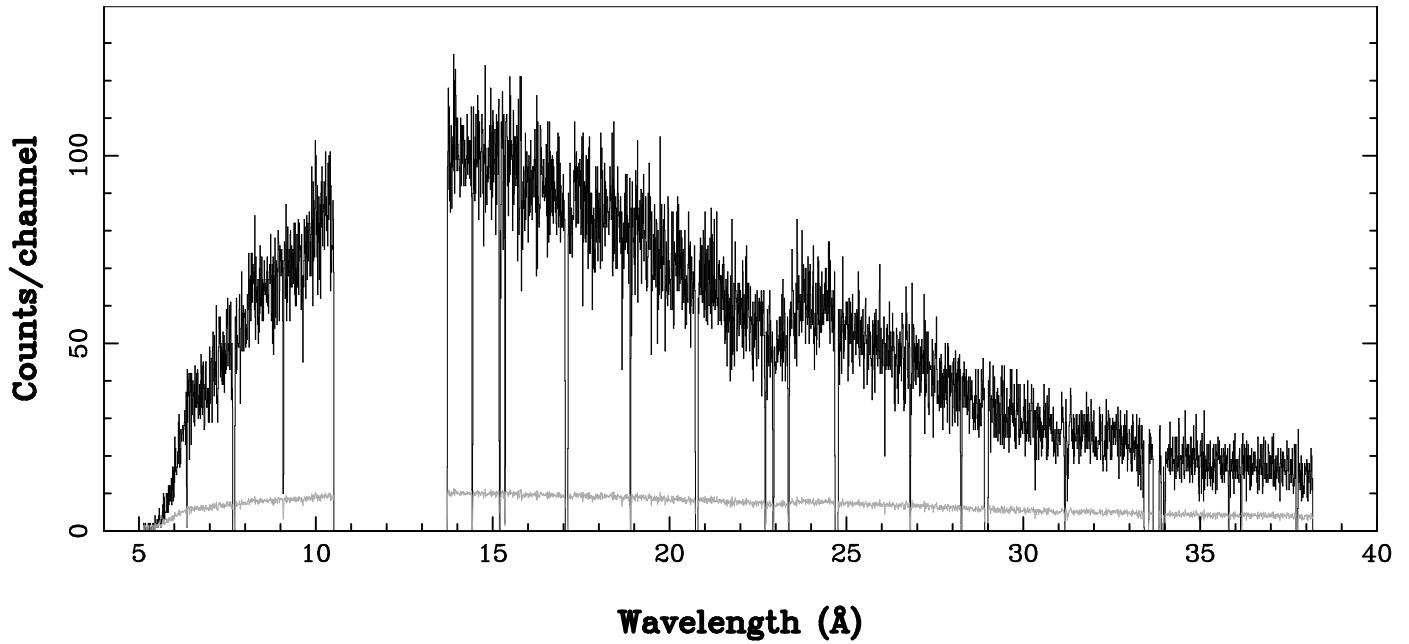

XMM - RGS1 - OBJECT: Mkn 421 -15 - RA: 166.1137 - DEC: 38.20888  
OBS-ID: 0791780801 - EXP-ID: Indef - Exp. Time: 11333.693359375  
Key: - data - errors

DATE-OBS 2017-05-08T04:02:41  
DATE-END 2017-05-08T07:12:53

SOURCE ID: 3 - SPECTRUM ORDER: 1  
WHOLE\_FIELD

SRC+BKG SPECTRUM, No rebinning

SOURCE ID: 3 - SPECTRUM ORDER: 2  
WHOLE\_FIELD

SRC+BKG SPECTRUM, No rebinning