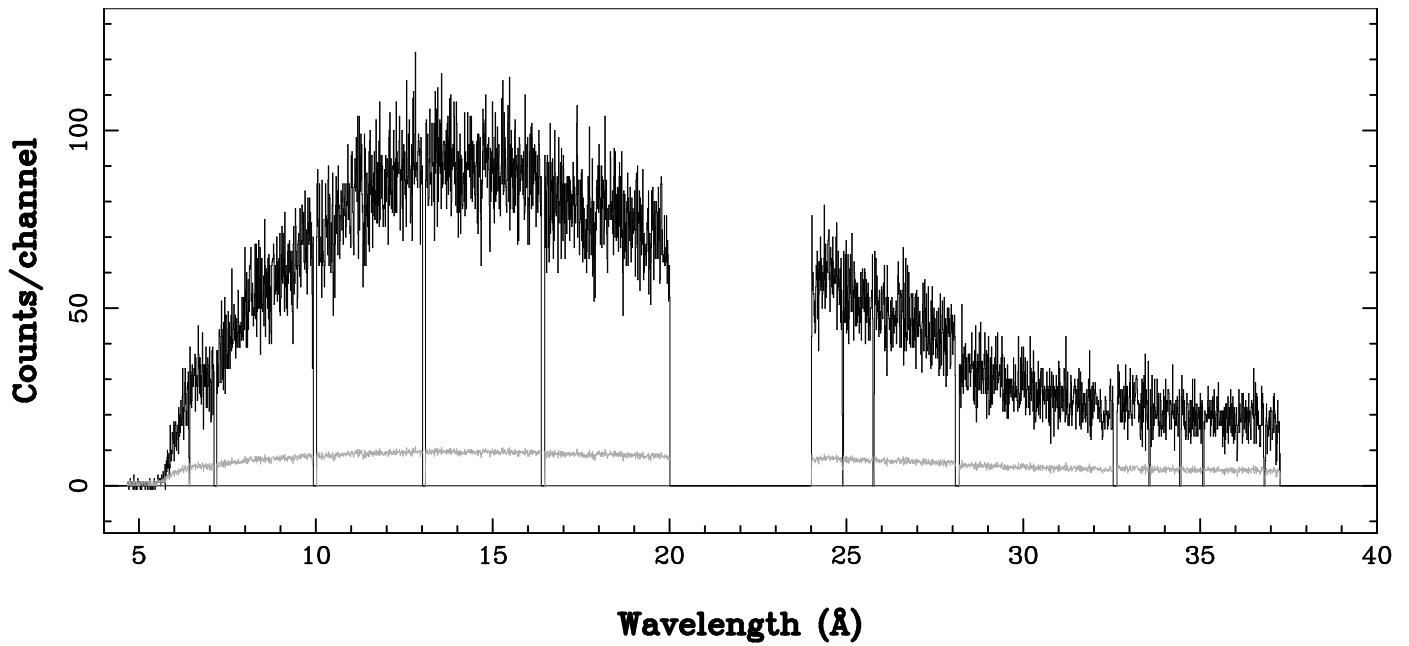

XMM - RGS2 - OBJECT: Mkn 421 -15 - RA: 166.1137 - DEC: 38.2088
OBS-ID: 0791780801 - EXP-ID: Indef - Exp. Time: 11304.00390625
Key: - data - errors

DATE-OBS 2017-05-08T04:02:48
DATE-END 2017-05-08T07:12:55

SOURCE ID: 1 - SPECTRUM ORDER: 1
PROPOSAL

NET SPECTRUM, No rebinning

SOURCE ID: 1 - SPECTRUM ORDER: 2
PROPOSAL

NET SPECTRUM, No rebinning