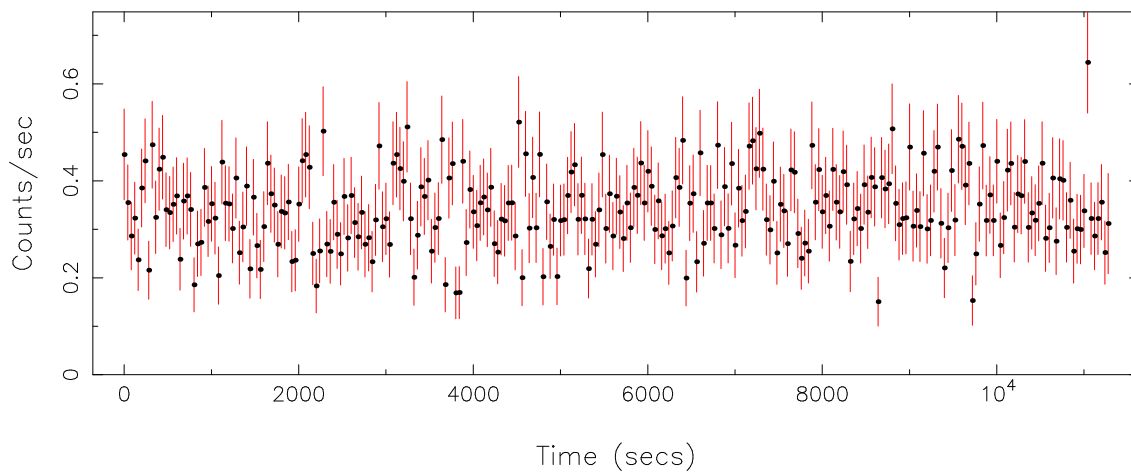

Plotted bin size: 40 secs

Time series start (MJD): 57881.1706496

Background subtracted time series

Mean Rate= 15.0169152

Background time series

Mean Rate= 0.34300508

GTI time series (histogram) and fractional exposure values (blue points)