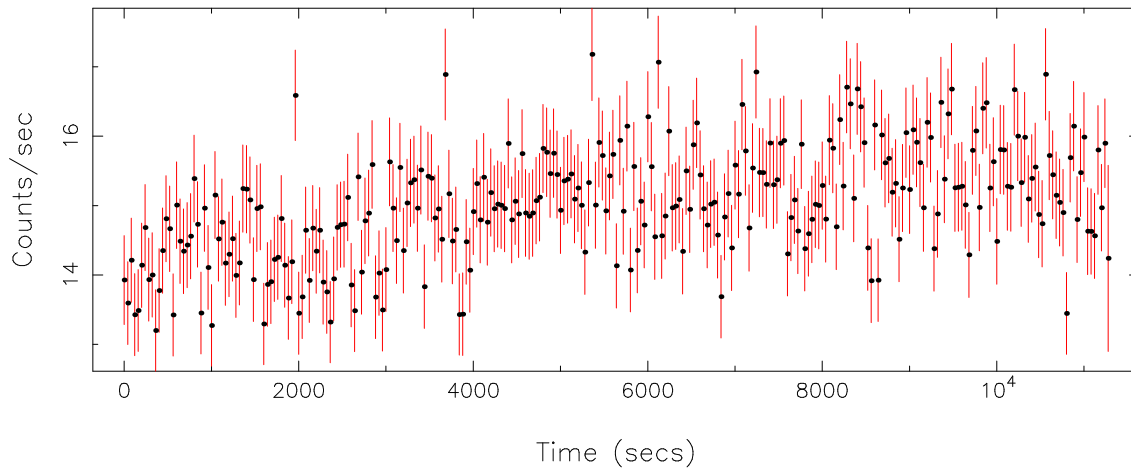

Filename: product/P0791780801R2S005SRCTSR0001.FIT

Obs. ID: 0791780801 (Mkn 421 -15)

Exp ID: RGS2005

Source no.: 1

Source RA\_corr: 11: 4:27.30 (J2000)

Source Dec\_corr: 38:12:32.0 (J2000)

Time series bin size: 20 secs

Plotted bin size: 40 secs

Time series start (MJD): 57881.1706496

Background subtracted time series

Mean Rate= 15.0169152

Background time series

Mean Rate= 0.34300508

GTI time series (histogram) and fractional exposure values (blue points)