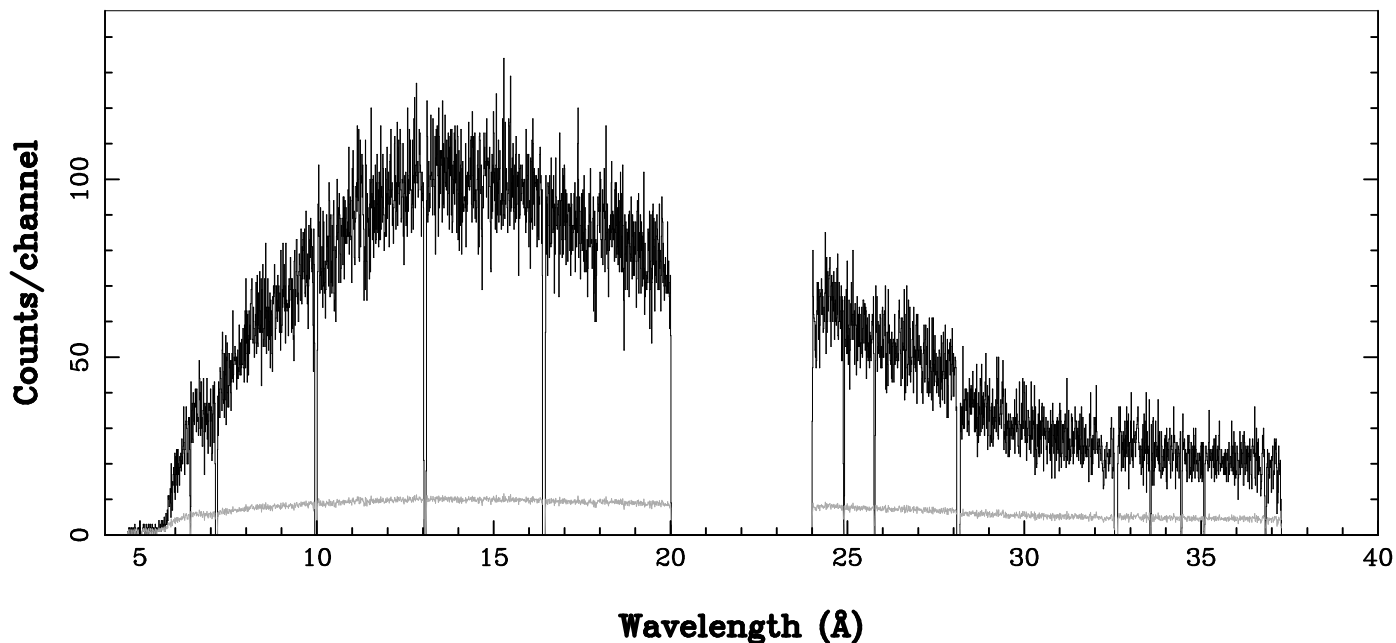

XMM - RGS2 - OBJECT: Mkn 421 -15 - RA: 166.1137 - DEC: 38.20888
OBS-ID: 0791780801 - EXP-ID: Indef - Exp. Time: 11304.00390625
Key: - data - errors

DATE-OBS 2017-05-08T04:02:48
DATE-END 2017-05-08T07:12:55

SOURCE ID: 3 - SPECTRUM ORDER: 1
WHOLE_FIELD

SRC+BKG SPECTRUM, No rebinning

SOURCE ID: 3 - SPECTRUM ORDER: 2
WHOLE_FIELD

SRC+BKG SPECTRUM, No rebinning