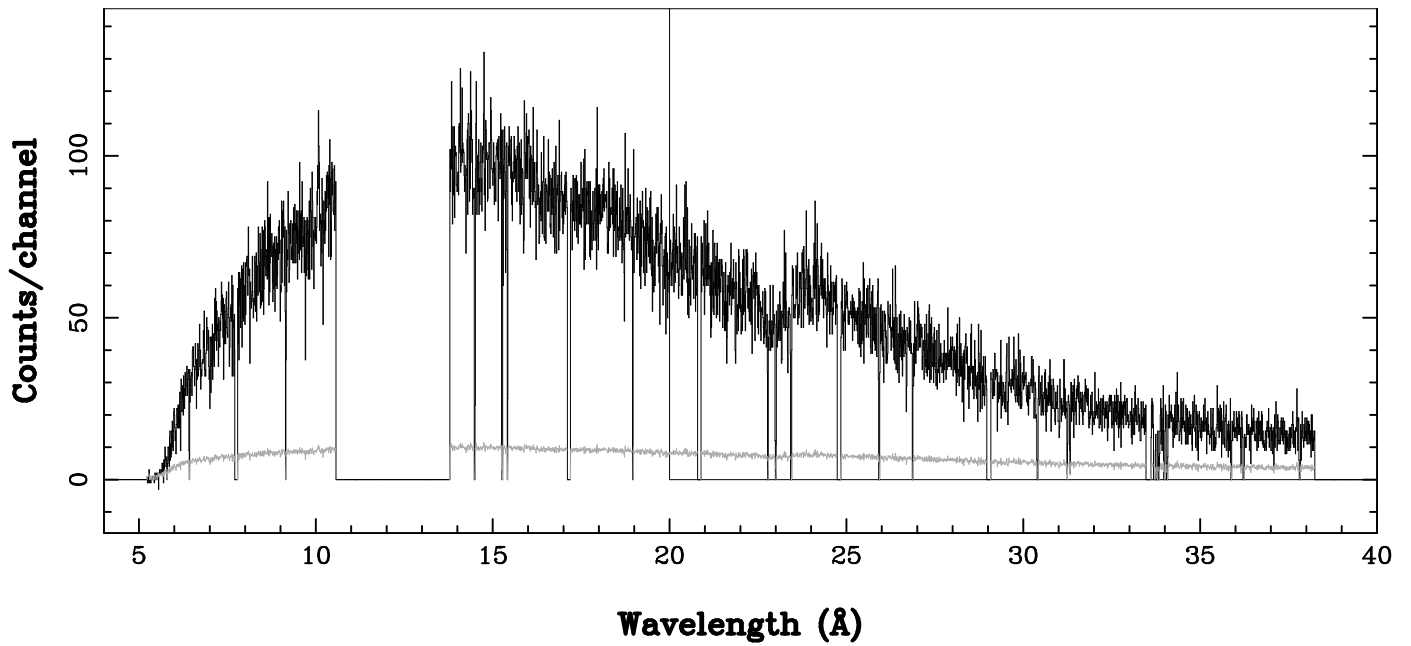

XMM - RGS1 - OBJECT: Mkn 421 +15 - RA: 166.1137 - DEC: 38.20888
OBS-ID: 0791780901 - EXP-ID: Indef - Exp. Time: 11330.19921875
Key: - data - errors

DATE-OBS 2017-05-08T07:51:01
DATE-END 2017-05-08T11:01:13

SOURCE ID: 1 - SPECTRUM ORDER: 1
PROPOSAL

NET SPECTRUM, No rebinning

SOURCE ID: 1 - SPECTRUM ORDER: 2
PROPOSAL

NET SPECTRUM, No rebinning