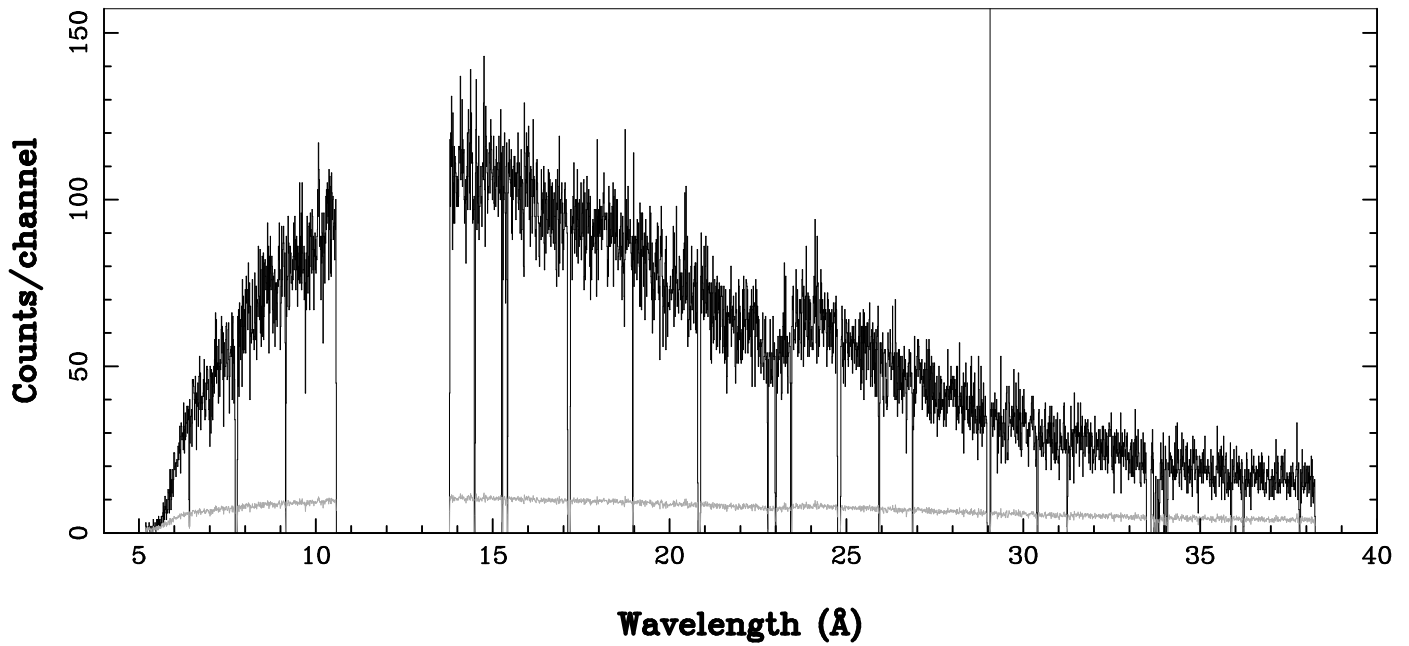

XMM - RGS1 - OBJECT: Mkn 421 +15 - RA: 166.1137 - DEC: 38.20888
OBS-ID: 0791780901 - EXP-ID: Indef - Exp. Time: 11330.19921875
Key: - data - errors

DATE-OBS 2017-05-08T07:51:01
DATE-END 2017-05-08T11:01:13

SOURCE ID: 3 - SPECTRUM ORDER: 1
WHOLE_FIELD

SRC+BKG SPECTRUM, No rebinning

SOURCE ID: 3 - SPECTRUM ORDER: 2
WHOLE_FIELD

SRC+BKG SPECTRUM, No rebinning