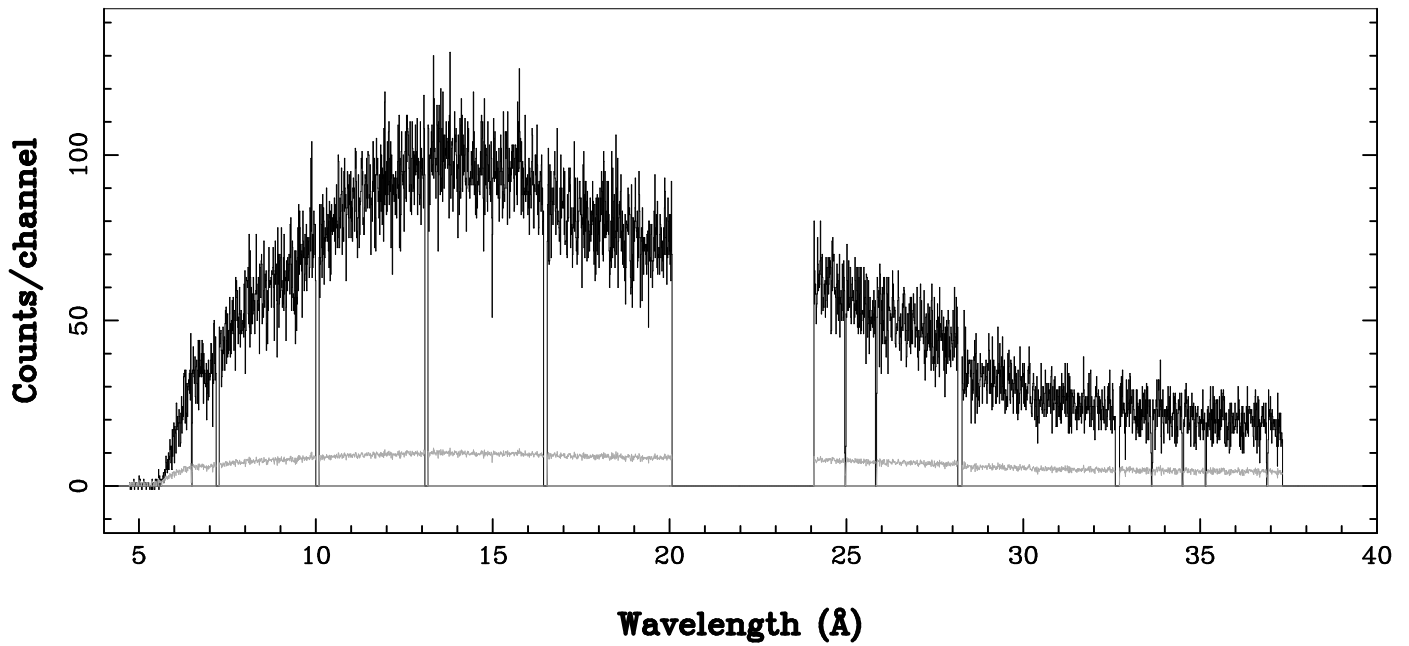

XMM - RGS2 - OBJECT: Mkn 421 +15 - RA: 166.1137 - DEC: 38.20888
OBS-ID: 0791780901 - EXP-ID: Indef - Exp. Time: 11304.1279296875
Key: - data - errors

DATE-OBS 2017-05-08T07:51:07
DATE-END 2017-05-08T11:01:13

SOURCE ID: 1 - SPECTRUM ORDER: 1
PROPOSAL

NET SPECTRUM, No rebinning

SOURCE ID: 1 - SPECTRUM ORDER: 2
PROPOSAL

NET SPECTRUM, No rebinning