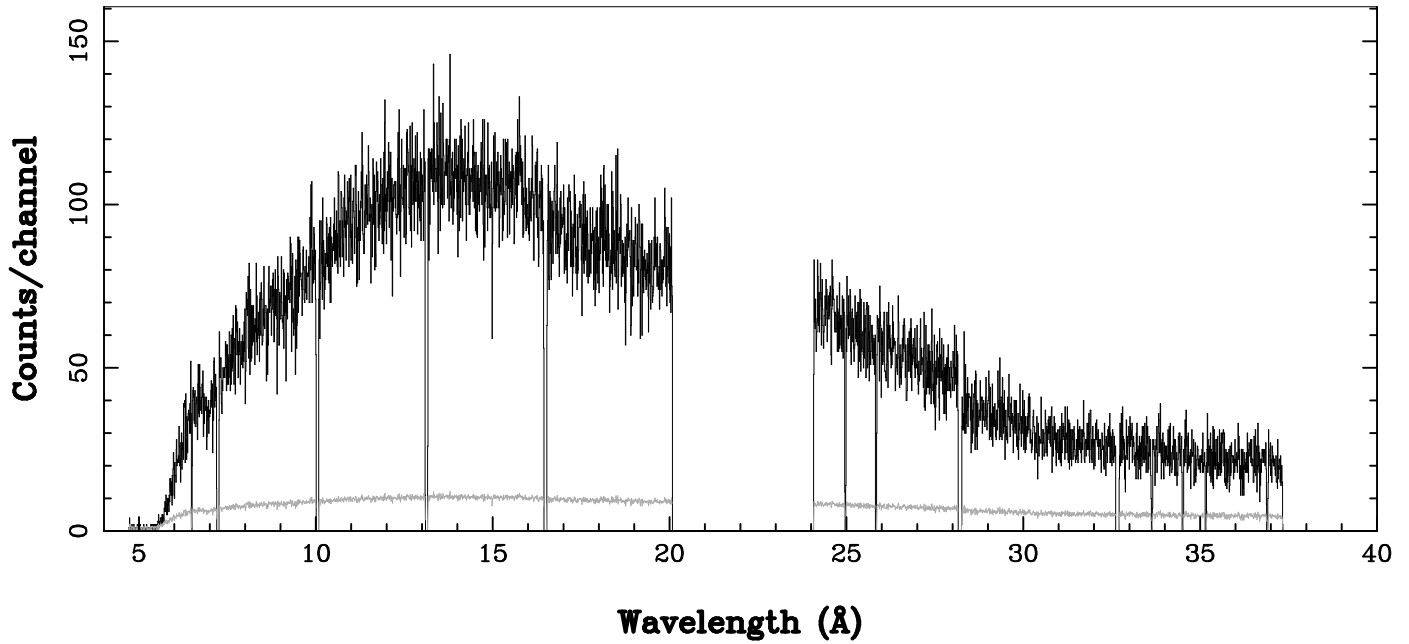

XMM - RGS2 - OBJECT: Mkn 421 +15 - RA: 166.1137 - DEC: 38.20888  
OBS-ID: 0791780901 - EXP-ID: Indef - Exp. Time: 11304.1279296875  
Key: - data - errors

DATE-OBS 2017-05-08T07:51:07  
DATE-END 2017-05-08T11:01:13

SOURCE ID: 3 - SPECTRUM ORDER: 1  
WHOLE\_FIELD

SRC+BKG SPECTRUM, No rebinning

SOURCE ID: 3 - SPECTRUM ORDER: 2  
WHOLE\_FIELD

SRC+BKG SPECTRUM, No rebinning