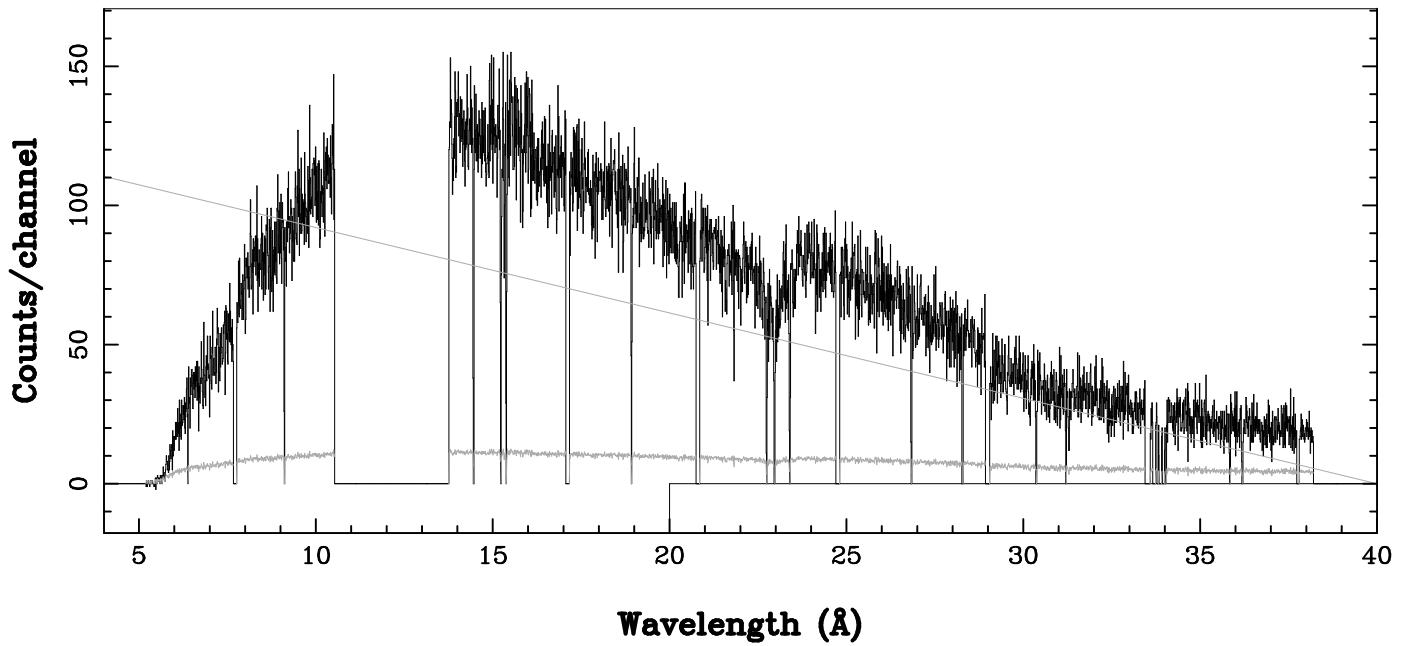

XMM - RGS1 - OBJECT: Mkn 421 +2 - RA: 166.1137 - DEC: 38.20888  
OBS-ID: 0791781101 - EXP-ID: Indef - Exp. Time: 18316.806640625  
Key: - data - errors

DATE-OBS 2018-05-01T22:25:20  
DATE-END 2018-05-02T03:32:14

SOURCE ID: 1 - SPECTRUM ORDER: 1  
PROPOSAL

NET SPECTRUM, No rebinning

SOURCE ID: 1 - SPECTRUM ORDER: 2  
PROPOSAL

NET SPECTRUM, No rebinning