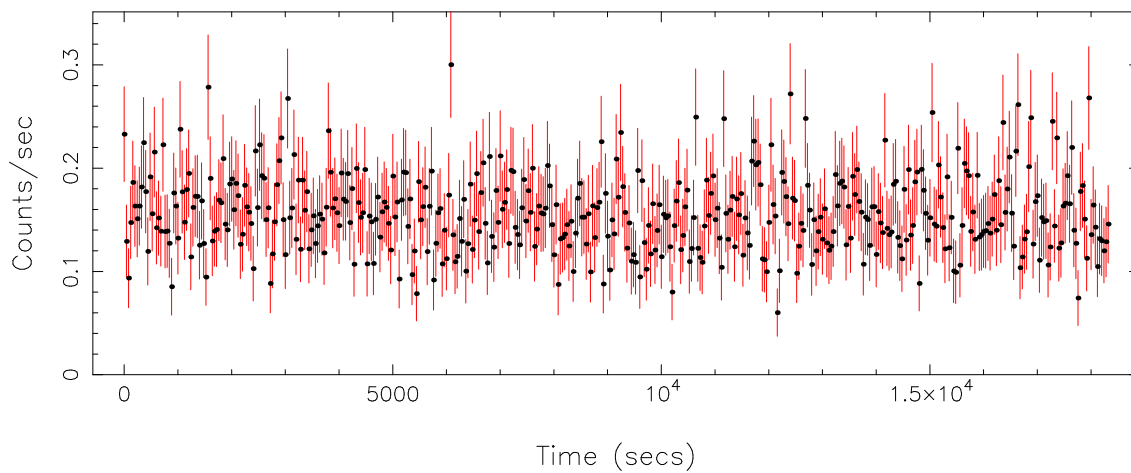

Filename: product/P0791781101R1S004SRCTSR0001.FIT

Obs. ID: 0791781101 (Mkn 421 +2)

Exp ID: RGS1004

Source no.: 1

Source RA_corr: 11: 4:27.30 (J2000)

Source Dec_corr: 38:12:32.0 (J2000)

Time series bin size: 20 secs

Plotted bin size: 40 secs

Time series start (MJD): 58239.9357962

Background subtracted time series

Mean Rate= 12.5501816

Background time series

Mean Rate= 0.15627521

GTI time series (histogram) and fractional exposure values (blue points)