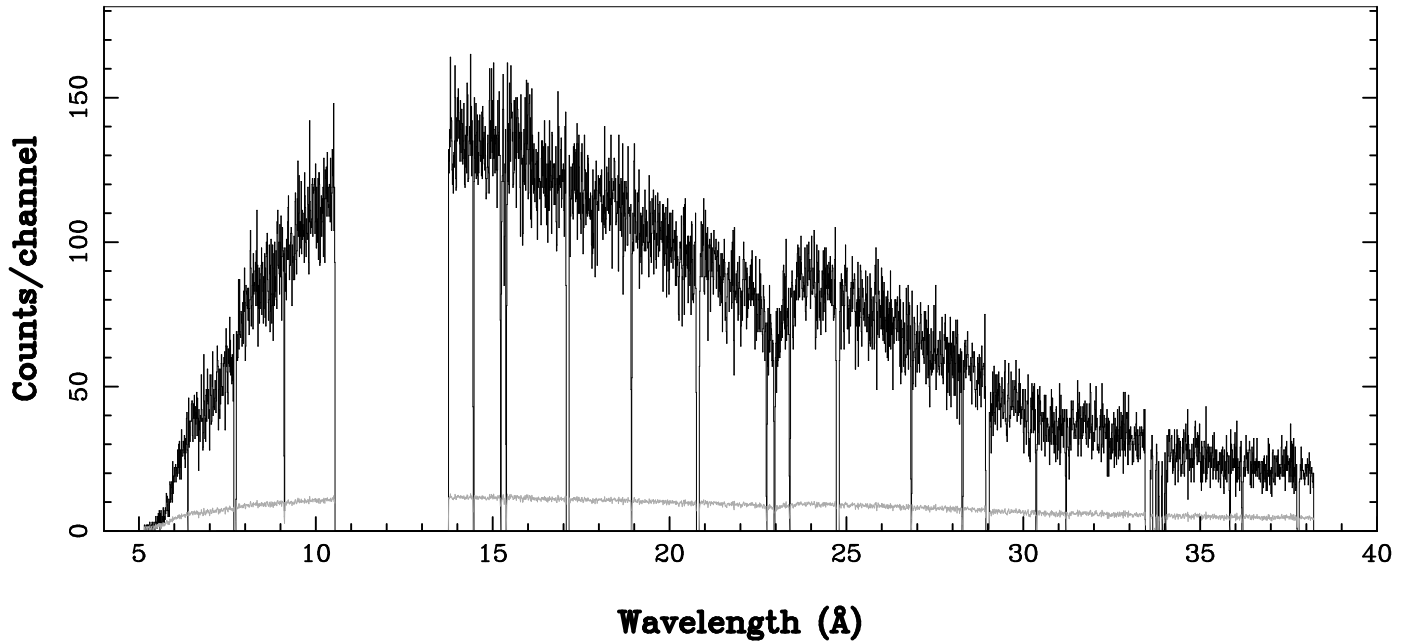

XMM - RGS1 - OBJECT: Mkn 421 +2 - RA: 166.1137 - DEC: 38.20888
OBS-ID: 0791781101 - EXP-ID: Indef - Exp. Time: 18316.806640625
Key: - data - errors

DATE-OBS 2018-05-01T22:25:20
DATE-END 2018-05-02T03:32:14

SOURCE ID: 3 - SPECTRUM ORDER: 1
WHOLE_FIELD

SRC+BKG SPECTRUM, No rebinning

SOURCE ID: 3 - SPECTRUM ORDER: 2
WHOLE_FIELD

SRC+BKG SPECTRUM, No rebinning