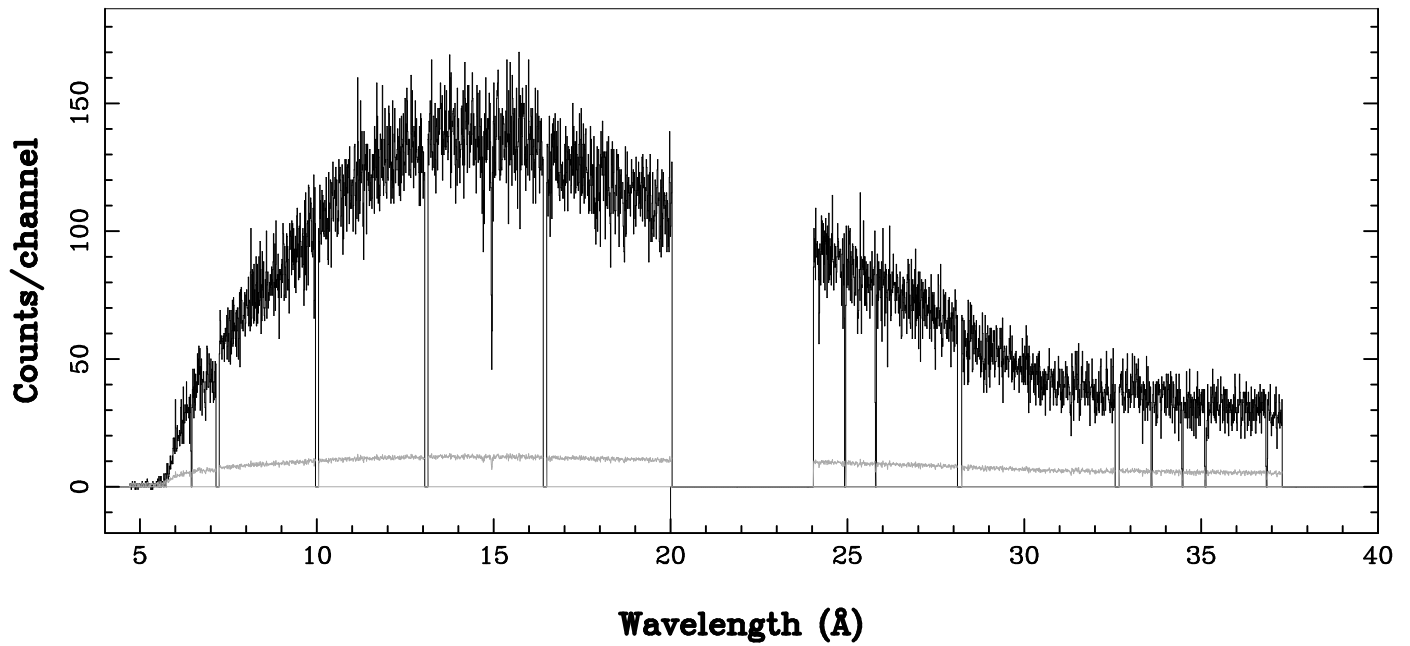

XMM - RGS2 - OBJECT: Mkn 421 +2 - RA: 166.1137 - DEC: 38.20888
OBS-ID: 0791781101 - EXP-ID: Indef - Exp. Time: 18285.546875
Key: - data - errors

DATE-OBS 2018-05-01T22:25:28
DATE-END 2018-05-02T03:32:16

SOURCE ID: 1 - SPECTRUM ORDER: 1
PROPOSAL

NET SPECTRUM, No rebinning

SOURCE ID: 1 - SPECTRUM ORDER: 2
PROPOSAL

NET SPECTRUM, No rebinning