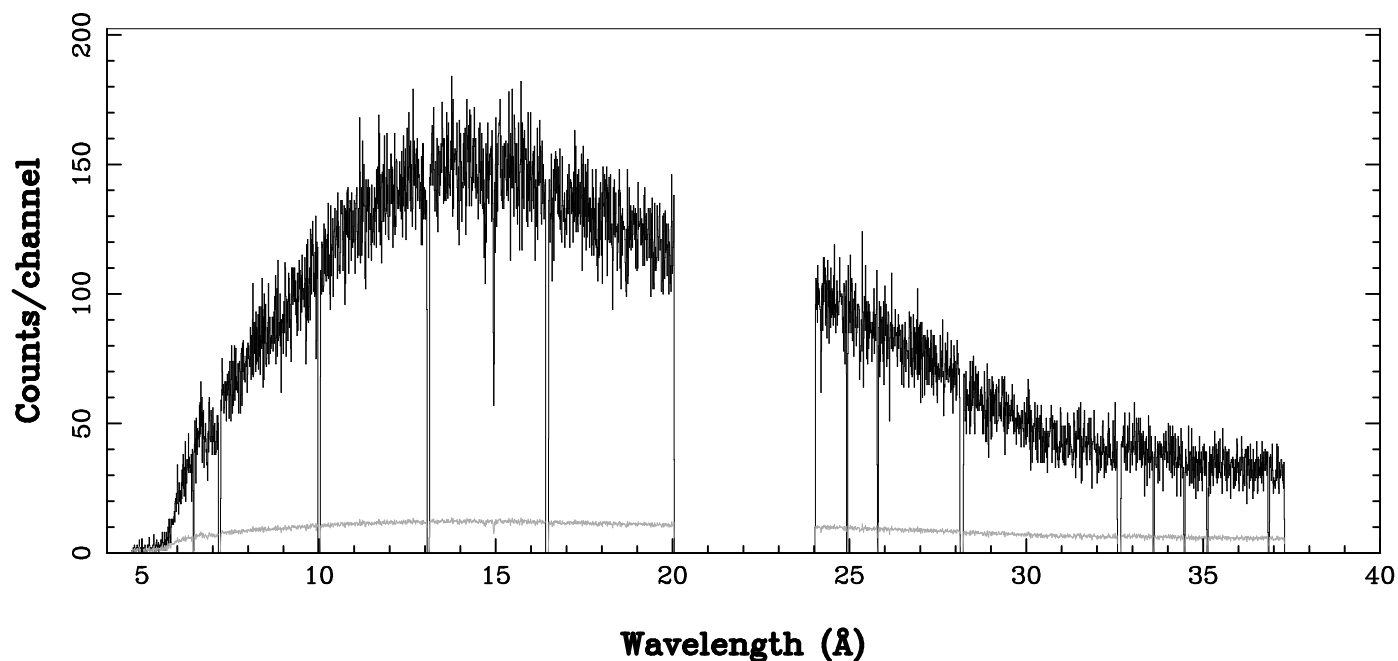

XMM - RGS2 - OBJECT: Mkn 421 +2 - RA: 166.1137 - DEC: 38.20888  
OBS-ID: 0791781101 - EXP-ID: Indef - Exp. Time: 18285.546875  
Key: - data - errors

DATE-OBS 2018-05-01T22:25:28  
DATE-END 2018-05-02T03:32:16

SOURCE ID: 3 - SPECTRUM ORDER: 1  
WHOLE\_FIELD

SRC+BKG SPECTRUM, No rebinning

SOURCE ID: 3 - SPECTRUM ORDER: 2  
WHOLE\_FIELD

SRC+BKG SPECTRUM, No rebinning