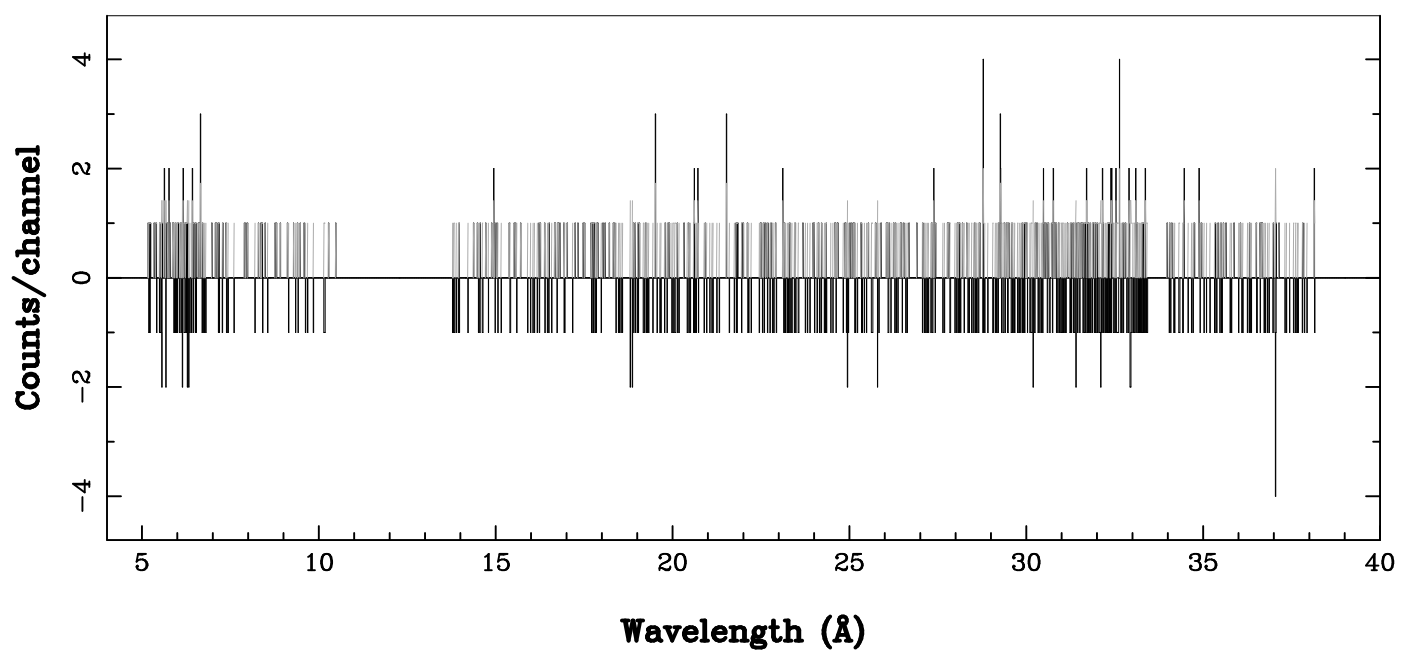

XMM - RGS1 - OBJECT: HD 19107 - RA: 46.06912 - DEC: -7.60077
OBS-ID: 0801010801 - EXP-ID: Indef - Exp. Time: 11827.3603515625
Key: - data - errors

DATE-OBS 2017-08-24T00:20:53
DATE-END 2017-08-24T03:39:21

SOURCE ID: 1 - SPECTRUM ORDER: 1
PROPOSAL

NET SPECTRUM, No rebinning

SOURCE ID: 1 - SPECTRUM ORDER: 2
PROPOSAL

NET SPECTRUM, No rebinning