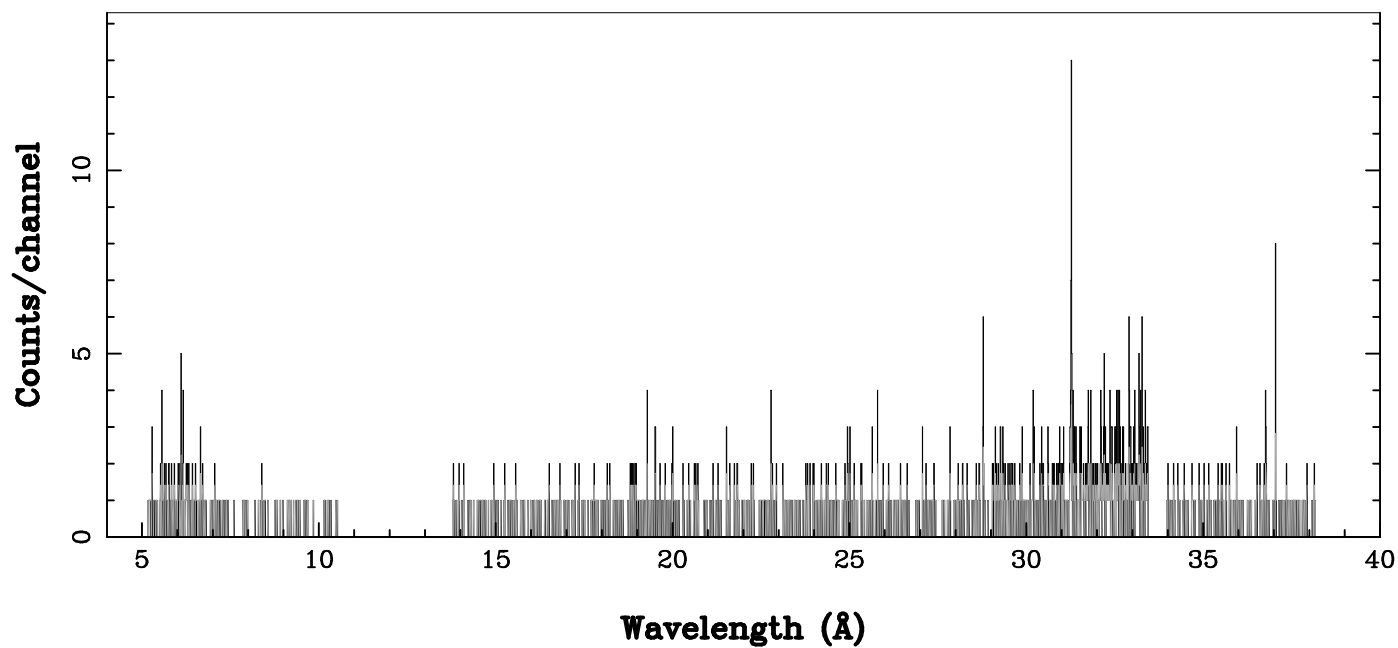

XMM - RGS1 - OBJECT: HD 19107 - RA: 46.06912 - DEC: -7.60077
OBS-ID: 0801010801 - EXP-ID: Indef - Exp. Time: 11827.3603515625
Key: - data - errors

DATE-OBS 2017-08-24T00:20:53
DATE-END 2017-08-24T03:39:21

SOURCE ID: 3 - SPECTRUM ORDER: 1
WHOLE_FIELD

SRC+BKG SPECTRUM, No rebinning

SOURCE ID: 3 - SPECTRUM ORDER: 2
WHOLE_FIELD

SRC+BKG SPECTRUM, No rebinning