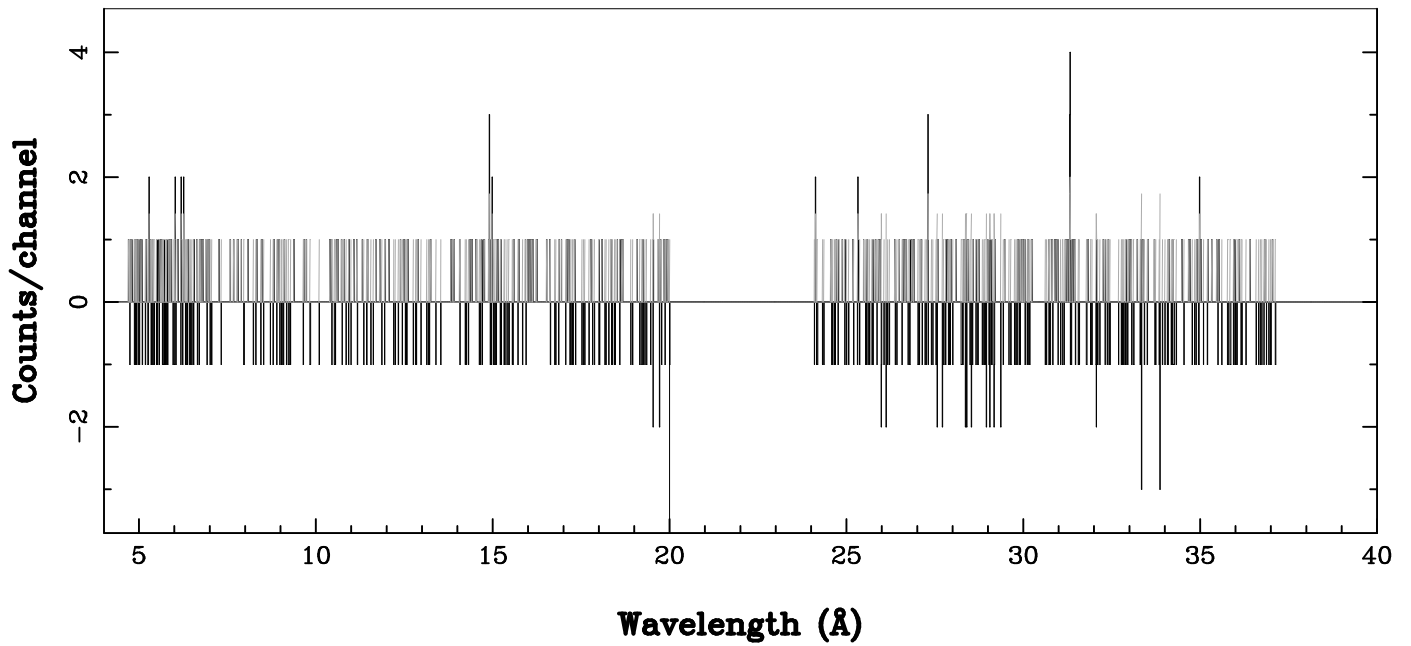

XMM - RGS2 - OBJECT: HD 19107 - RA: 46.06912 - DEC: -7.60077  
OBS-ID: 0801010601 - EXP-ID: Indef - Exp. Time: 11801.4609375  
Key: - data - errors

DATE-OBS 2017-08-24T00:20:53  
DATE-END 2017-08-24T03:39:17

SOURCE ID: 1 - SPECTRUM ORDER: 1  
PROPOSAL

NET SPECTRUM, No rebinning

SOURCE ID: 1 - SPECTRUM ORDER: 2  
PROPOSAL

NET SPECTRUM, No rebinning