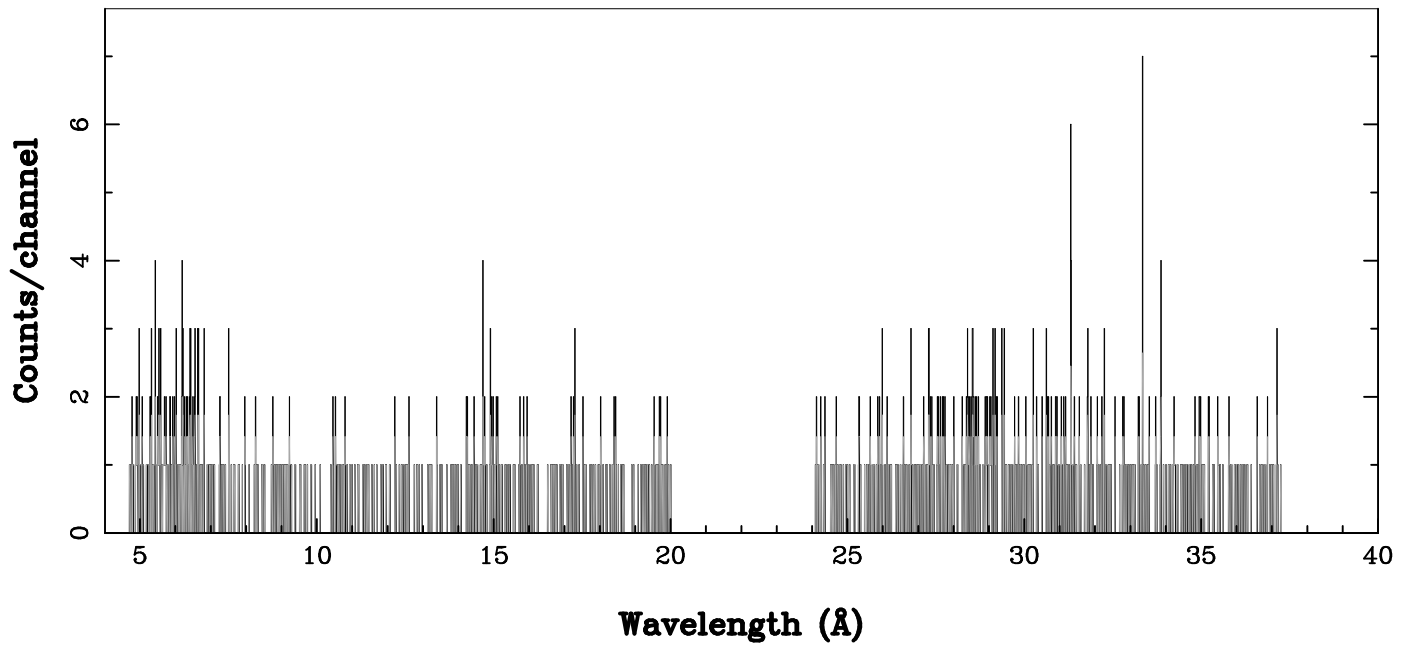

XMM - RGS2 - OBJECT: HD 19107 - RA: 46.06912 - DEC: -7.60077
OBS-ID: 0801010601 - EXP-ID: Indef - Exp. Time: 11801.4609375
Key: - data - errors

DATE-OBS 2017-08-24T00:20:53
DATE-END 2017-08-24T03:39:17

SOURCE ID: 3 - SPECTRUM ORDER: 1
WHOLE_FIELD

SRC+BKG SPECTRUM, No rebinning

SOURCE ID: 3 - SPECTRUM ORDER: 2
WHOLE_FIELD

SRC+BKG SPECTRUM, No rebinning