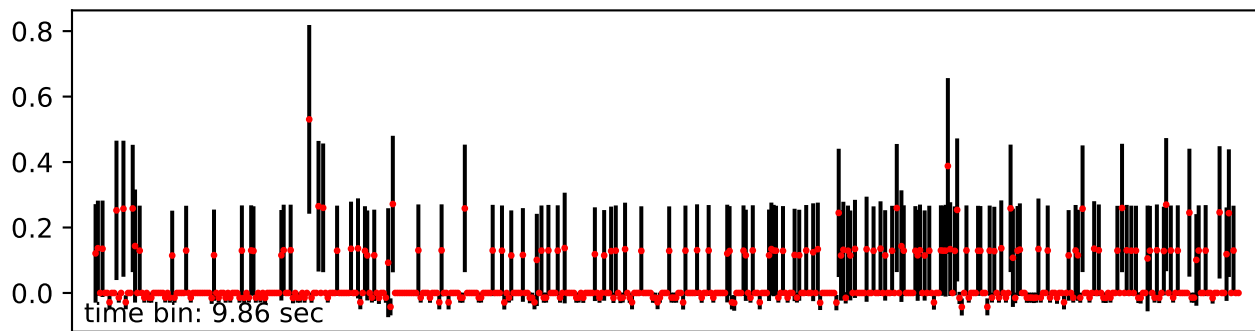

Merged TimeSeries

OBS_ID: 0801271401

EPIC SRCNUM: 3

RA,Dec: 03h38m50.4733s +02d50m53.3807s

EPN

EMOS1

EMOS2

RGS1+RGS2