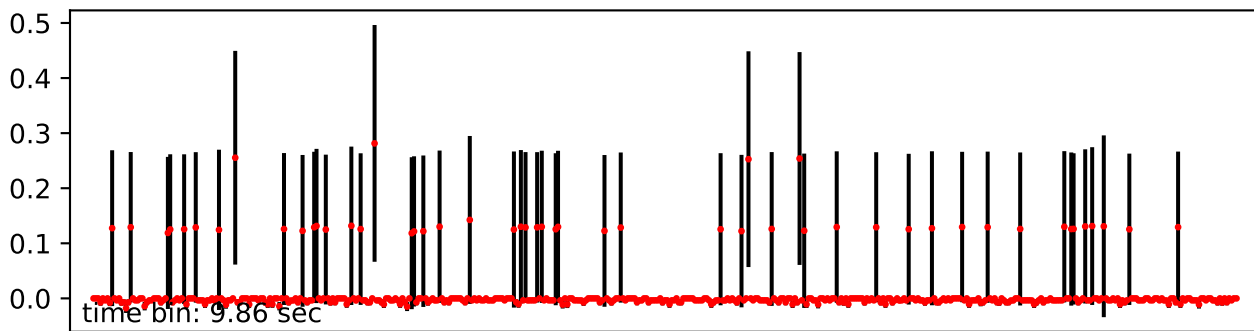

# Merged TimeSeries

OBS\_ID: 0801271401

EPIC SRCNUM: 6

RA,Dec: 03h38m32.0692s +02d47m29.2045s

EPN

EMOS1

EMOS2

RGS1+RGS2