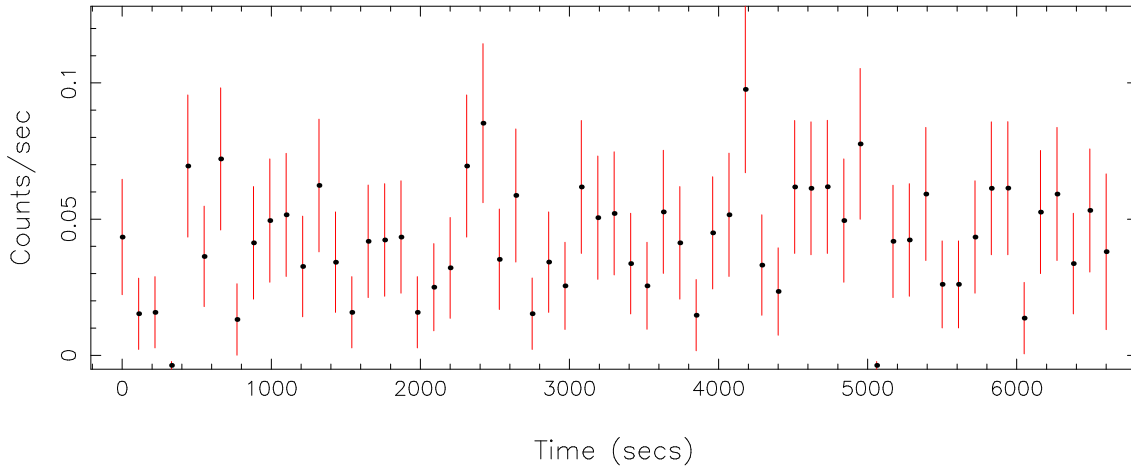

Filename: product/P0801271401M1S001SRCTSR8001.FIT  
 Obs. ID: 0801271401 (1RXSJ033842.)  
 Exp ID: M1S001  
 Source no.: 1  
 Source RA\_corr: 3:38:42.89 (J2000)  
 Source Dec\_corr: 2:43:40.3 (J2000)

Time series bin size: 110 secs  
 Plotted bin size: 110 secs  
 Time series start (MJD): 57959.9251744

Background subtracted time series

Mean Rate= 0.04225194

Background time series

Mean Rate=  $3.42087 \times 10^{-3}$

GTI time series (histogram) and fractional exposure values (blue points)