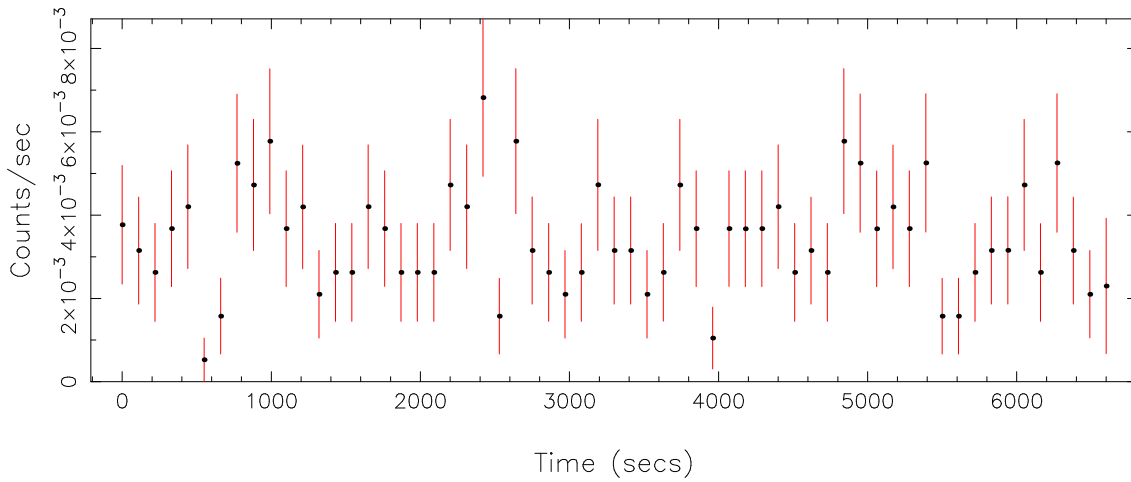

Time series bin size: 110 secs  
 Plotted bin size: 110 secs  
 Time series start (MJD): 57959.9251744

Background subtracted time series

Mean Rate= 0.04225194

Background time series

Mean Rate=  $3.42087 \times 10^{-3}$

GTI time series (histogram) and fractional exposure values (blue points)